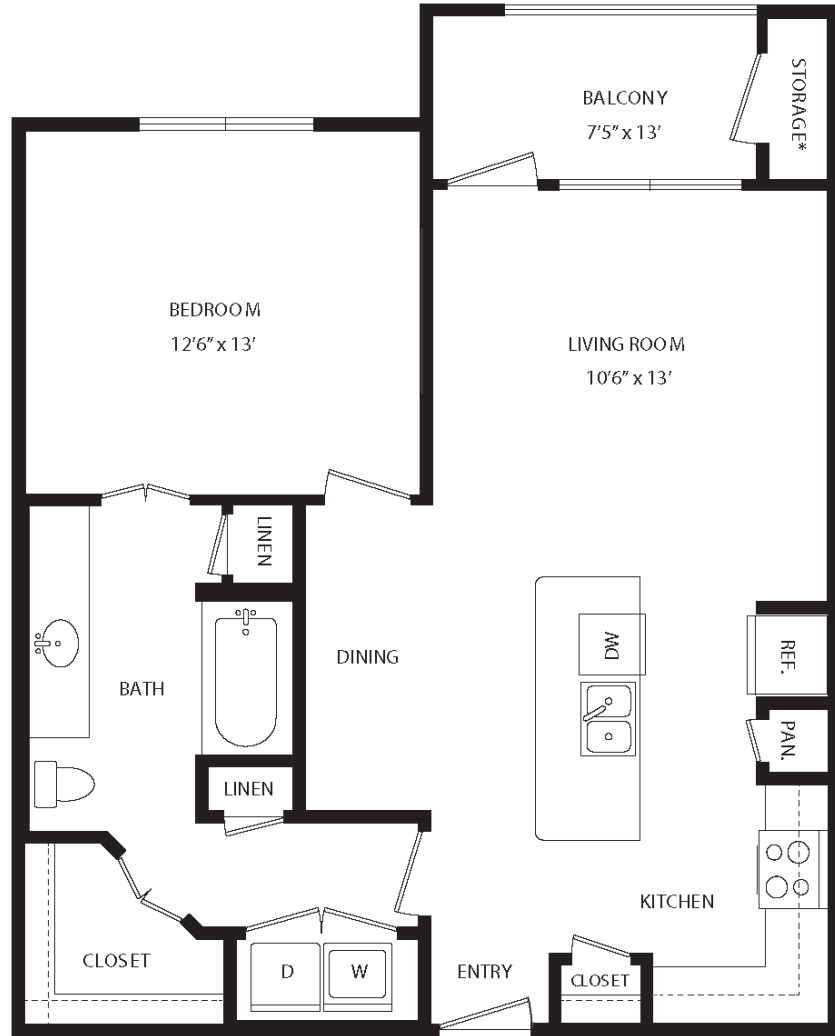

A10

1 BED / 1 BATH

797

SQ. FT.

maple district
LOFTS

5415 Maple Ave, Dallas, TX 75235

mapledistrictdallas.com

**Floor plans are artist's rendering. All dimensions are approximate. Actual product and specifications may vary in dimension or detail. Not all features are available in every apartment. Prices and availability are subject to change. Please see a representative for details.*