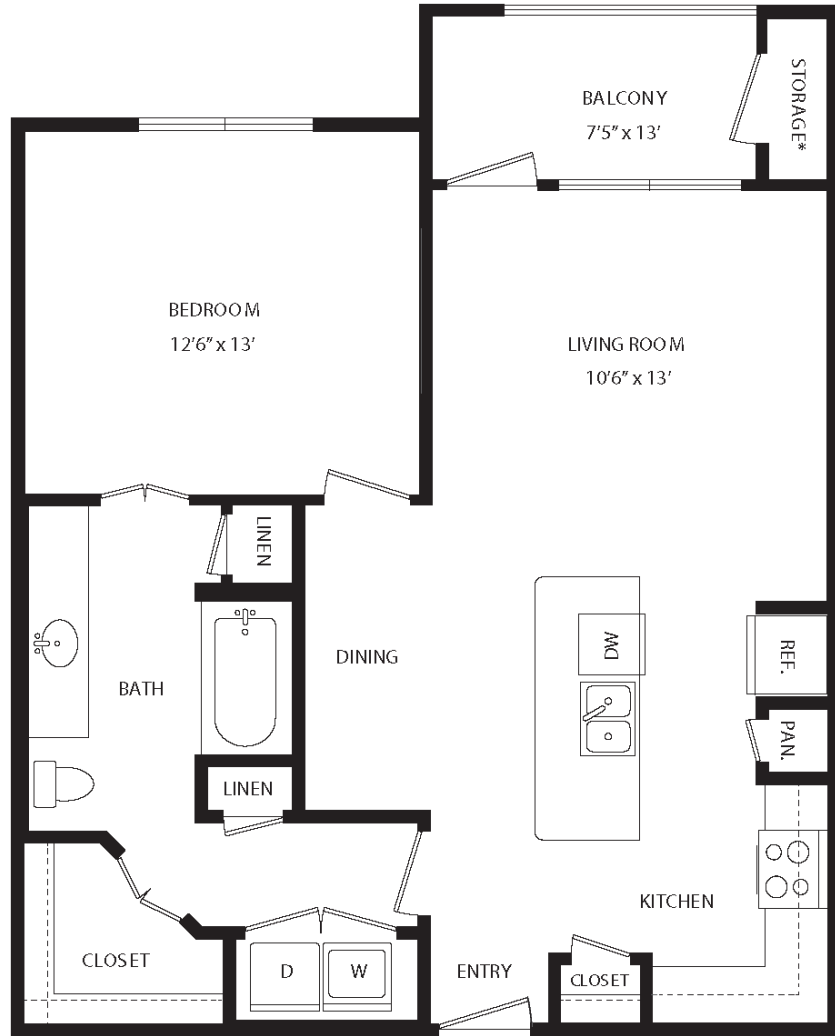

# A10

1 BED / 1 BATH

# 797

SQ. FT.

maple district  
LOFTS

5415 Maple Ave, Dallas, TX 75235

mapledistrictdallas.com

*\*Floor plans are artist's rendering. All dimensions are approximate. Actual product and specifications may vary in dimension or detail. Not all features are available in every apartment. Prices and availability are subject to change. Please see a representative for details.*