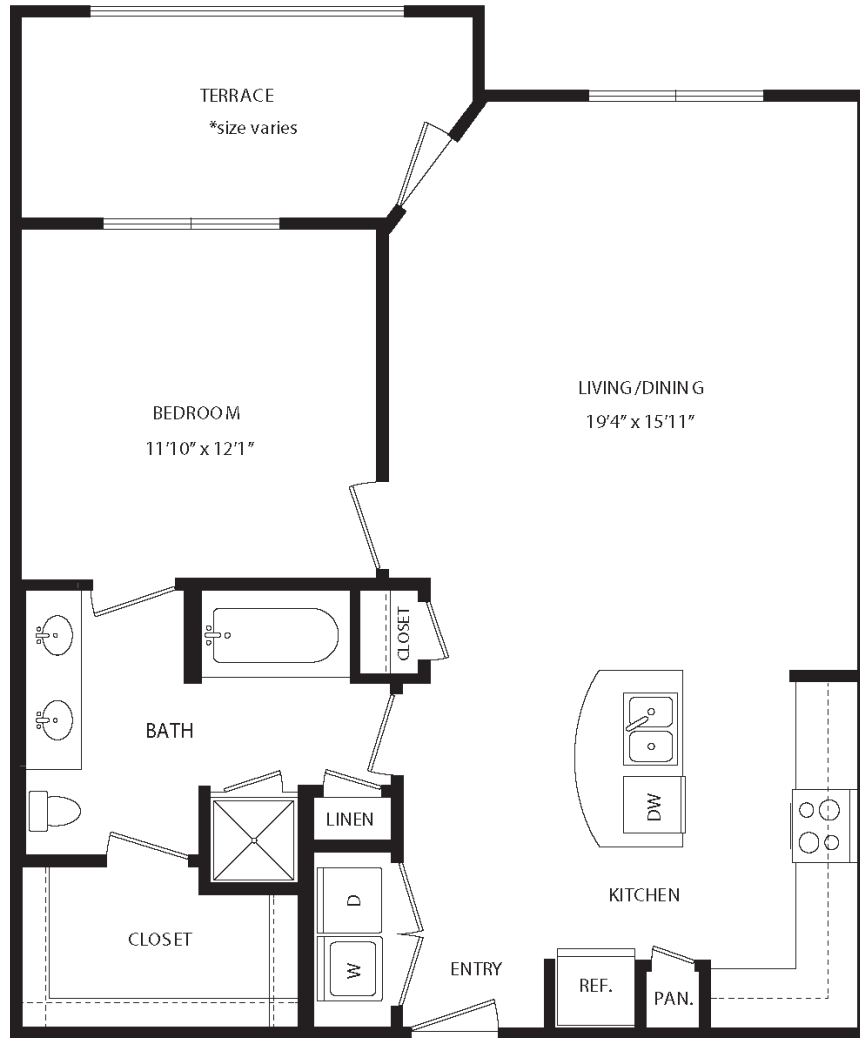

# A11

1 BED / 1 BATH

# 866

SQ. FT.

maple district  
LOFTS

5415 Maple Ave, Dallas, TX 75235

[mapledistrictdallas.com](http://mapledistrictdallas.com)

*\*Floor plans are artist's rendering. All dimensions are approximate. Actual product and specifications may vary in dimension or detail. Not all features are available in every apartment. Prices and availability are subject to change. Please see a representative for details.*