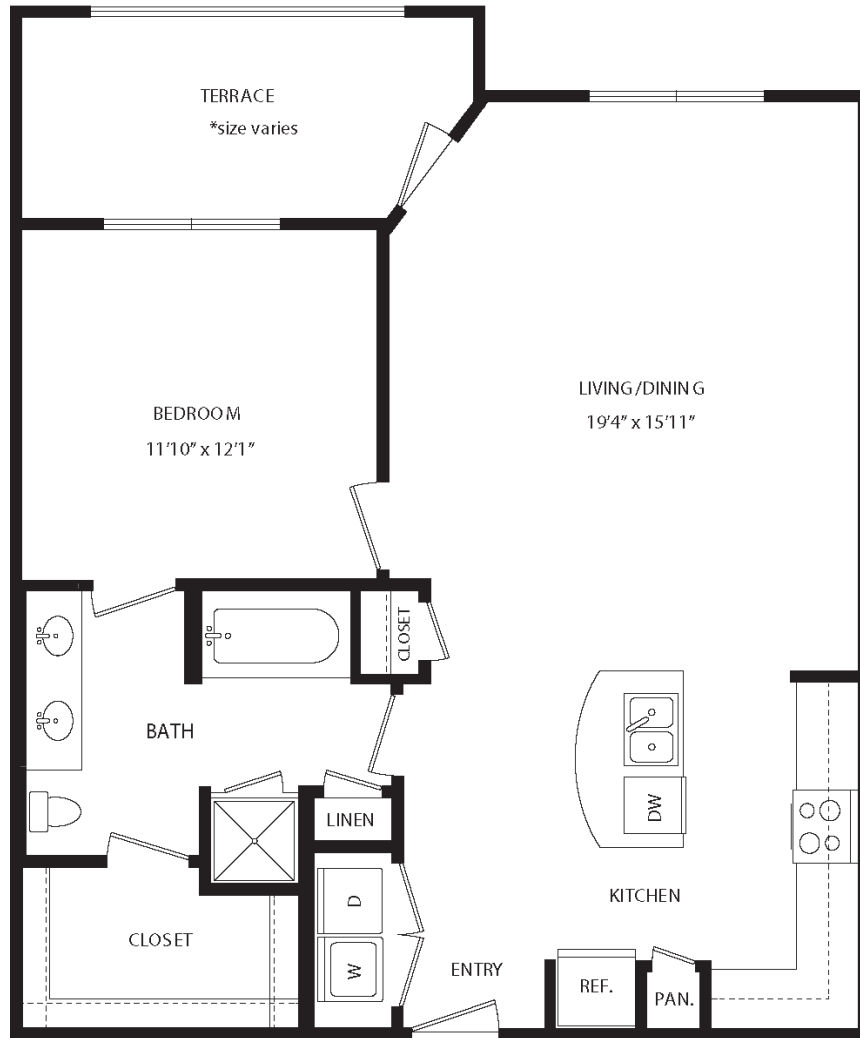

A11

1 BED / 1 BATH

866

SQ. FT.

maple district
LOFTS

5415 Maple Ave, Dallas, TX 75235

mapledistrictdallas.com

**Floor plans are artist's rendering. All dimensions are approximate. Actual product and specifications may vary in dimension or detail. Not all features are available in every apartment. Prices and availability are subject to change. Please see a representative for details.*