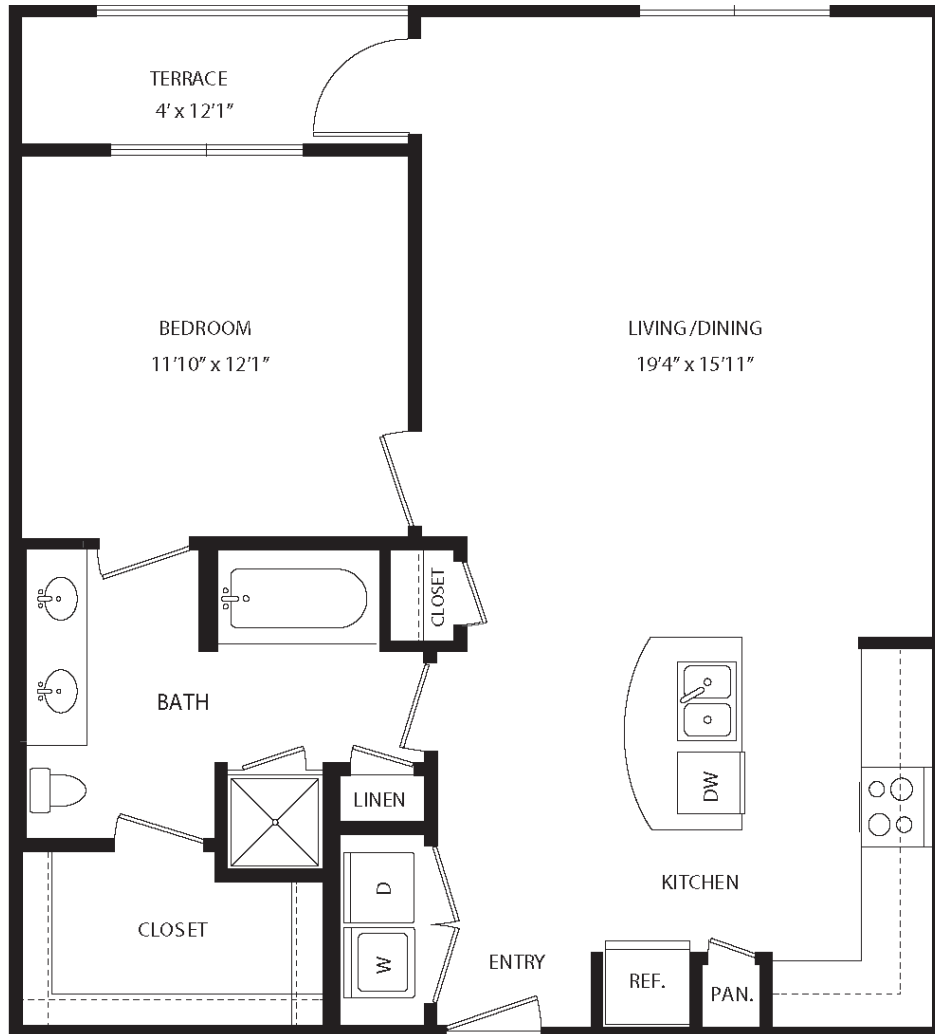

A12

1 BED / 1 BATH

874

SQ. FT.

maple district
LOFTS

5415 Maple Ave, Dallas, TX 75235

mapledistrictdallas.com

**Floor plans are artist's rendering. All dimensions are approximate. Actual product and specifications may vary in dimension or detail. Not all features are available in every apartment. Prices and availability are subject to change. Please see a representative for details.*