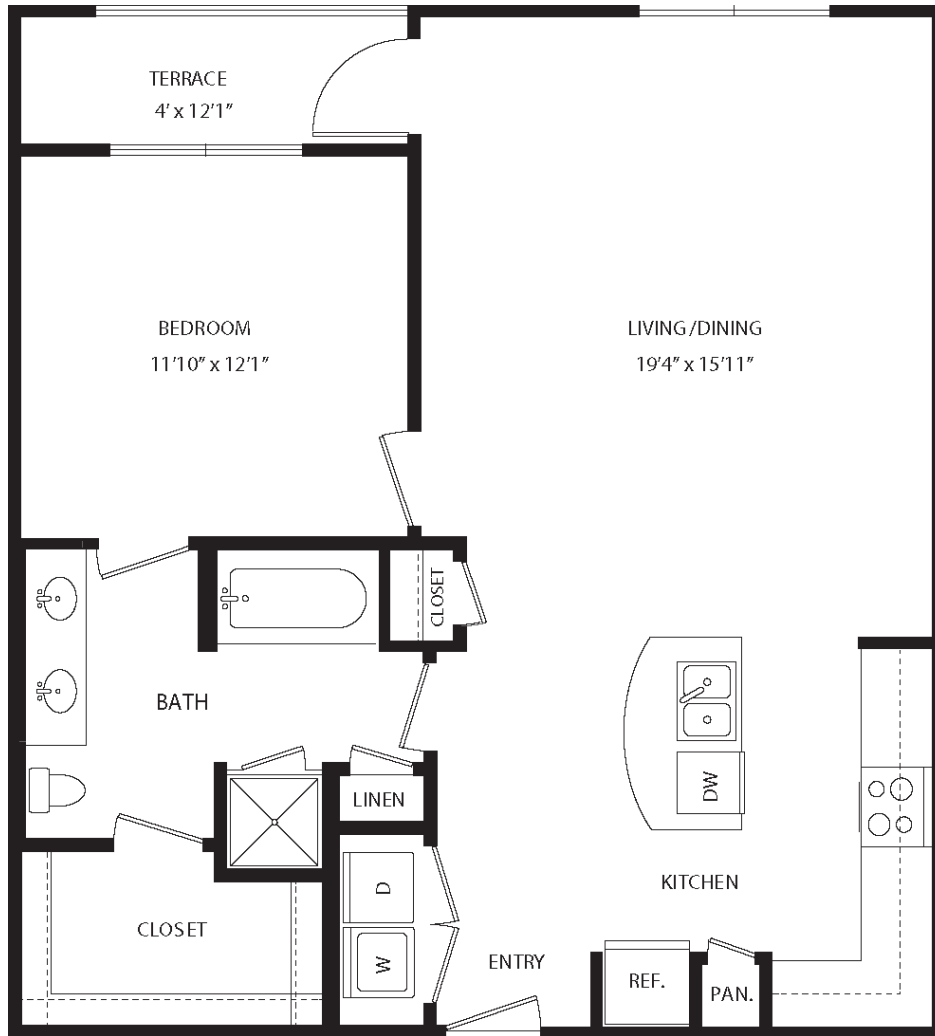

A12

1 BED / 1 BATH

874

SQ. FT.

maple district
LOFTS

5415 Maple Ave, Dallas, TX 75235

mapledistrictdallas.com

**Floor plans are artist's rendering. All dimensions are approximate. Actual product and specifications may vary in dimension or detail. Not all features are available in every apartment. Prices and availability are subject to change. Please see a representative for details.*