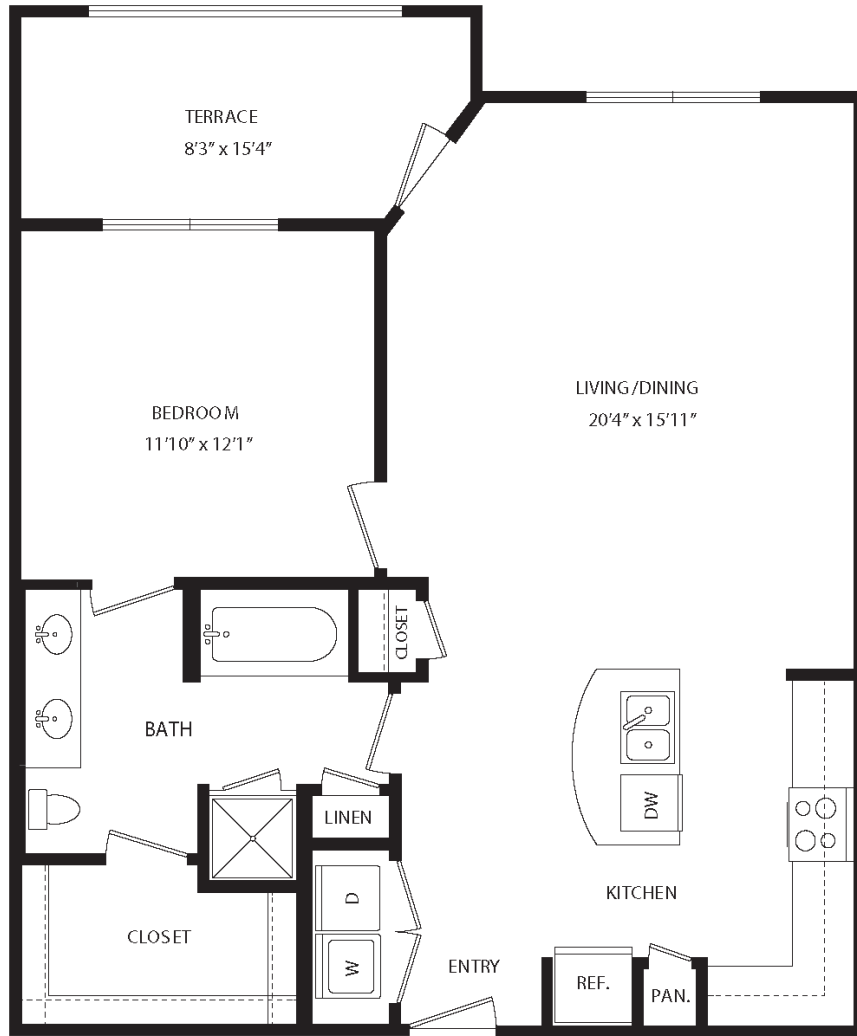

A13

1 BED / 1 BATH

879

SQ. FT.

maple district
LOFTS

5415 Maple Ave, Dallas, TX 75235

mapledistrictdallas.com

**Floor plans are artist's rendering. All dimensions are approximate. Actual product and specifications may vary in dimension or detail. Not all features are available in every apartment. Prices and availability are subject to change. Please see a representative for details.*