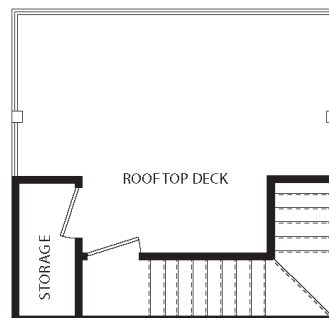

A14

1 BED / 1 BATH

889

SQ. FT.

maple district
LOFTS

5415 Maple Ave, Dallas, TX 75235

mapledistrictdallas.com

**Floor plans are artist's rendering. All dimensions are approximate. Actual product and specifications may vary in dimension or detail. Not all features are available in every apartment. Prices and availability are subject to change. Please see a representative for details.*