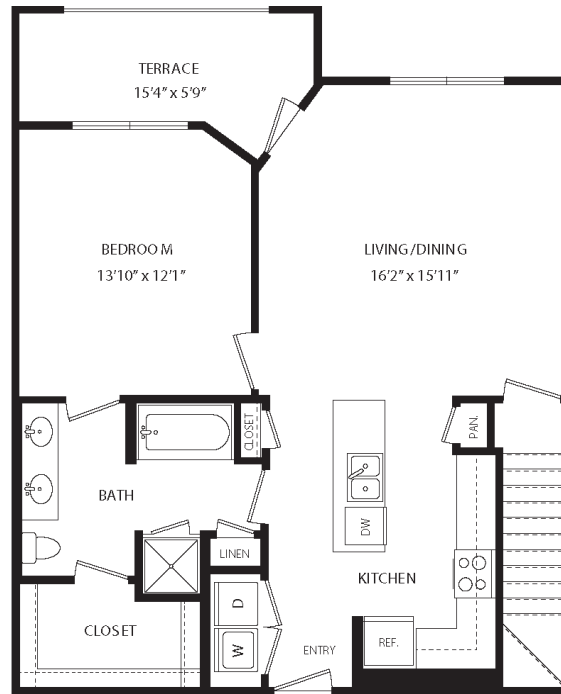

A14

1 BED / 1 BATH

889

SQ. FT.

maple district
LOFTS

5415 Maple Ave, Dallas, TX 75235

mapledistrictdallas.com

**Floor plans are artist's rendering. All dimensions are approximate. Actual product and specifications may vary in dimension or detail. Not all features are available in every apartment. Prices and availability are subject to change. Please see a representative for details.*