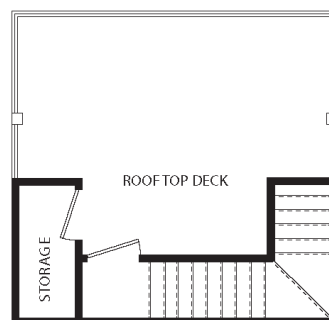

A14

1 BED / 1 BATH

889

SQ. FT.

maple district
LOFTS

5415 Maple Ave, Dallas, TX 75235

mapledistrictdallas.com

**Floor plans are artist's rendering. All dimensions are approximate. Actual product and specifications may vary in dimension or detail. Not all features are available in every apartment. Prices and availability are subject to change. Please see a representative for details.*