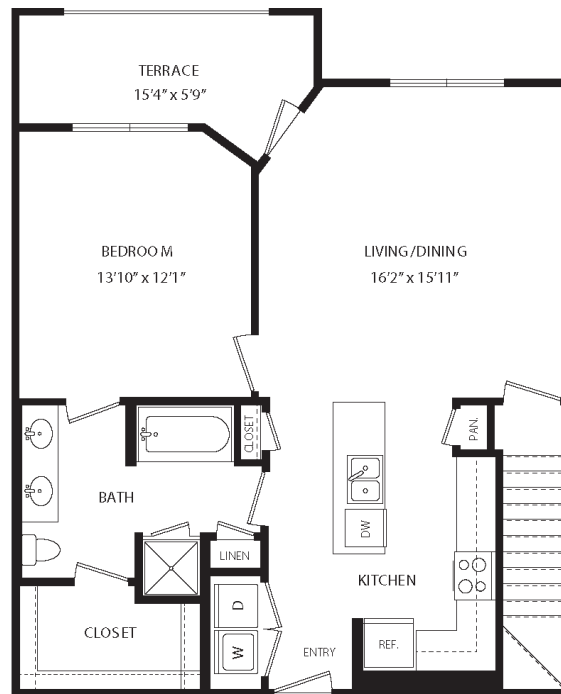

A14

1 BED / 1 BATH

889

SQ. FT.

maple district
LOFTS

5415 Maple Ave, Dallas, TX 75235

mapledistrictdallas.com

**Floor plans are artist's rendering. All dimensions are approximate. Actual product and specifications may vary in dimension or detail. Not all features are available in every apartment. Prices and availability are subject to change. Please see a representative for details.*