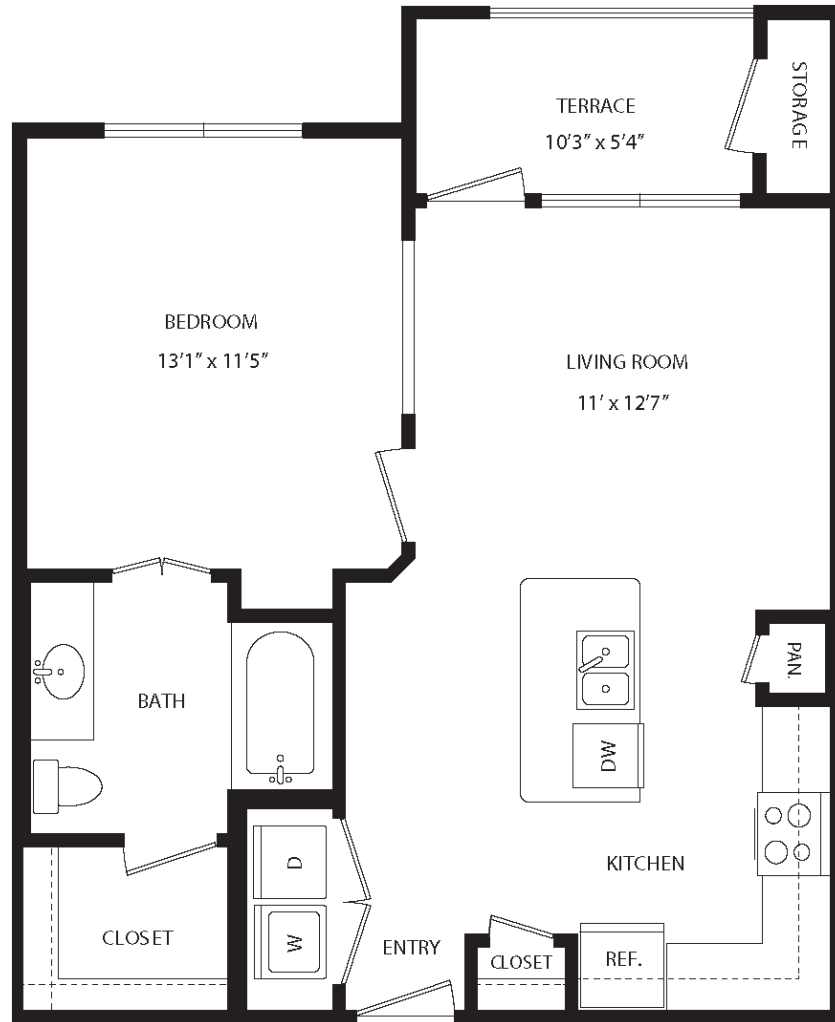

# A1

1 BED / 1 BATH

# 650

SQ. FT.

maple district  
LOFTS

5415 Maple Ave, Dallas, TX 75235

[mapledistrictdallas.com](http://mapledistrictdallas.com)

*\*Floor plans are artist's rendering. All dimensions are approximate. Actual product and specifications may vary in dimension or detail. Not all features are available in every apartment. Prices and availability are subject to change. Please see a representative for details.*