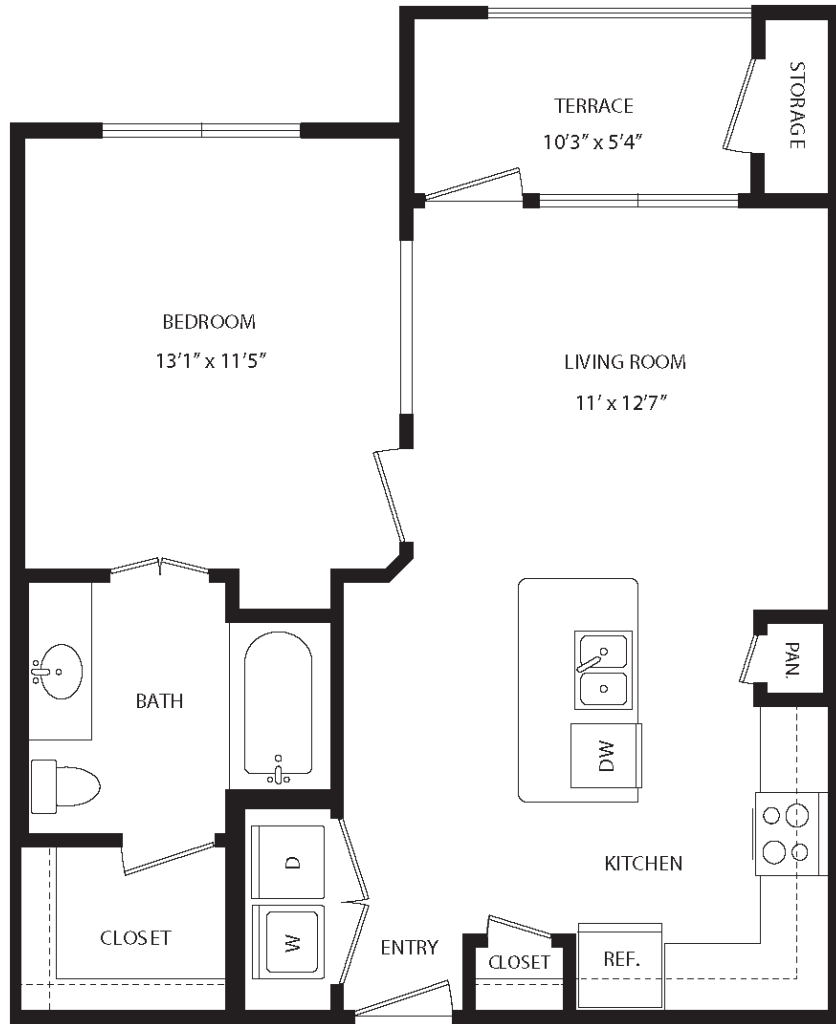

# A1

1 BED / 1 BATH

# 650

SQ. FT.

maple district  
LOFTS

5415 Maple Ave, Dallas, TX 75235

mapledistrictdallas.com

*\*Floor plans are artist's rendering. All dimensions are approximate. Actual product and specifications may vary in dimension or detail. Not all features are available in every apartment. Prices and availability are subject to change. Please see a representative for details.*