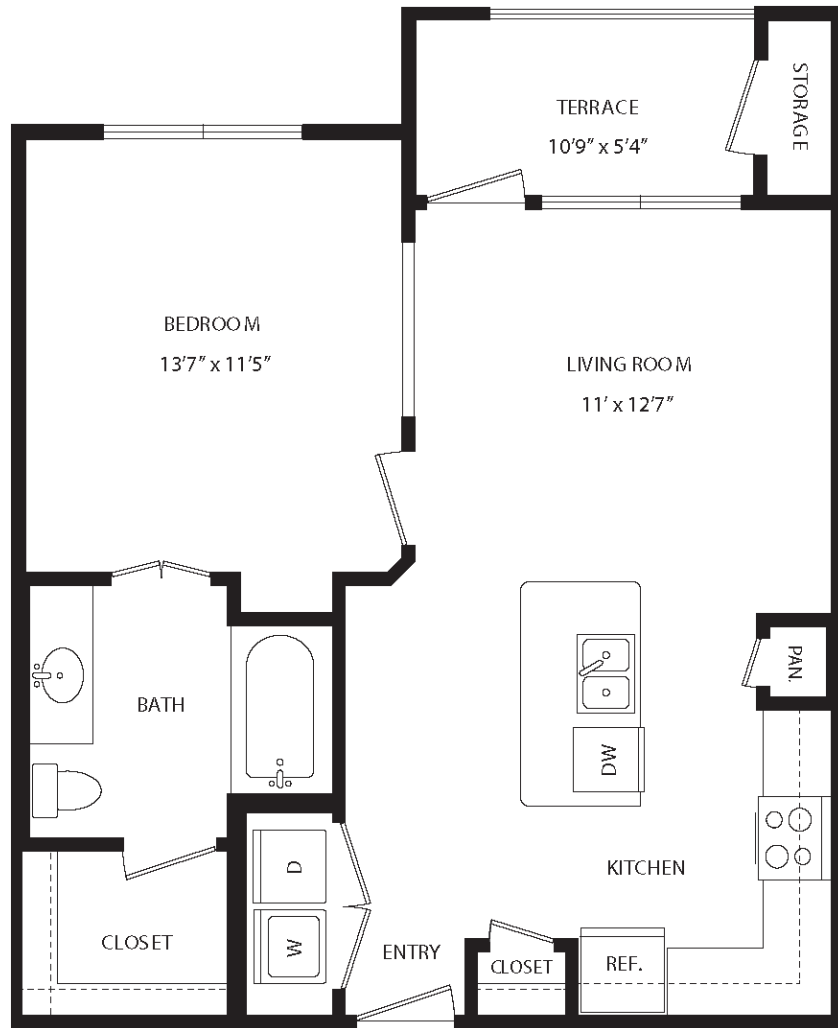

A2

1 BED / 1 BATH

663

SQ. FT.

maple district
LOFTS

5415 Maple Ave, Dallas, TX 75235

mapledistrictdallas.com

**Floor plans are artist's rendering. All dimensions are approximate. Actual product and specifications may vary in dimension or detail. Not all features are available in every apartment. Prices and availability are subject to change. Please see a representative for details.*