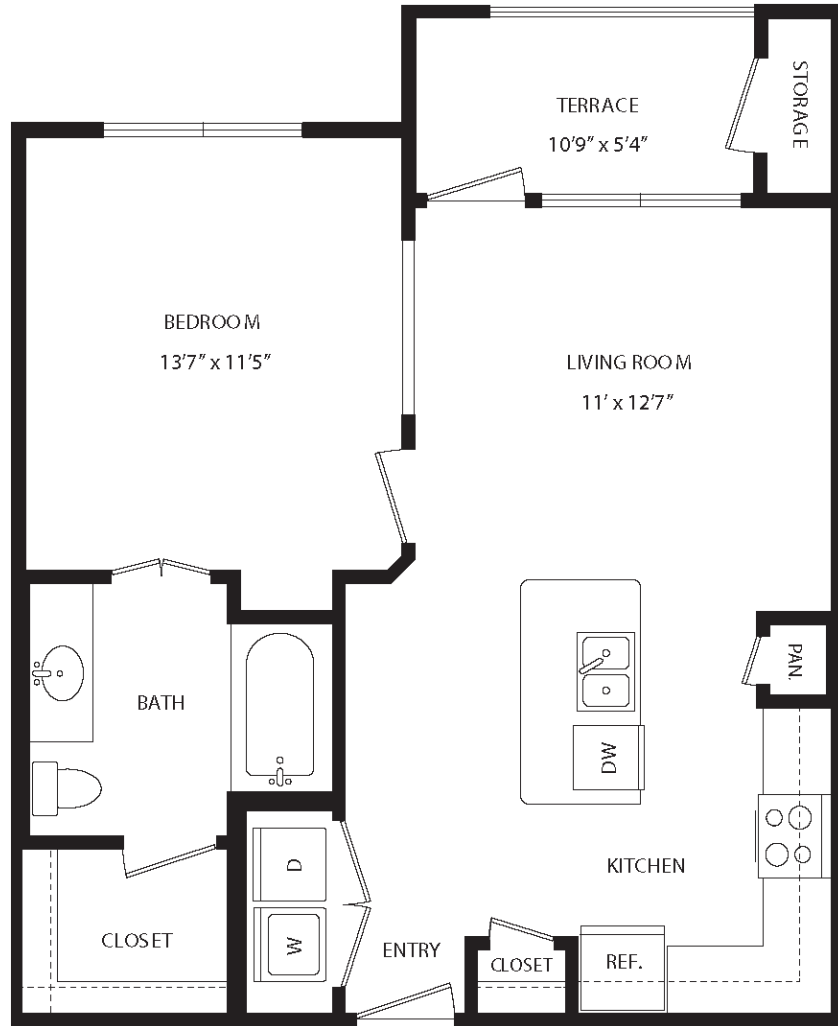

# A2

1 BED / 1 BATH

# 663

SQ. FT.

maple district  
LOFTS

5415 Maple Ave, Dallas, TX 75235

mapledistrictdallas.com

*\*Floor plans are artist's rendering. All dimensions are approximate. Actual product and specifications may vary in dimension or detail. Not all features are available in every apartment. Prices and availability are subject to change. Please see a representative for details.*