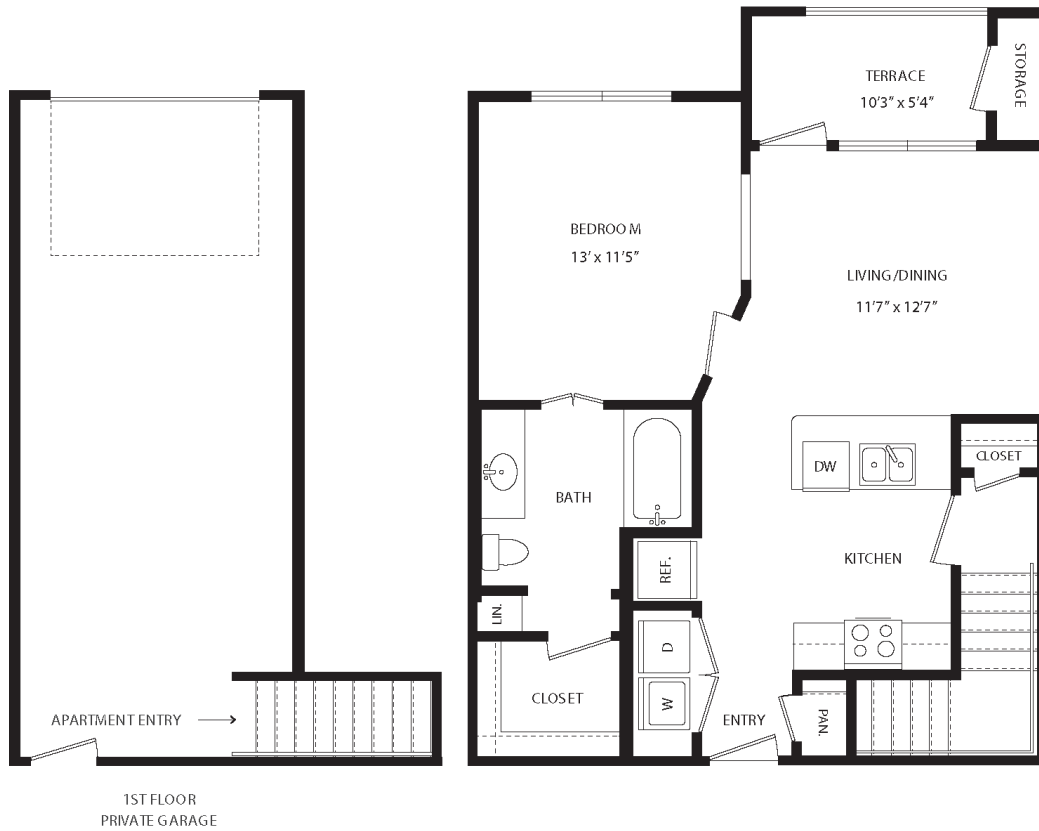

A3

1 BED / 1 BATH

698

SQ. FT.

maple district
LOFTS

5415 Maple Ave, Dallas, TX 75235

mapledistrictdallas.com

**Floor plans are artist's rendering. All dimensions are approximate. Actual product and specifications may vary in dimension or detail. Not all features are available in every apartment. Prices and availability are subject to change. Please see a representative for details.*