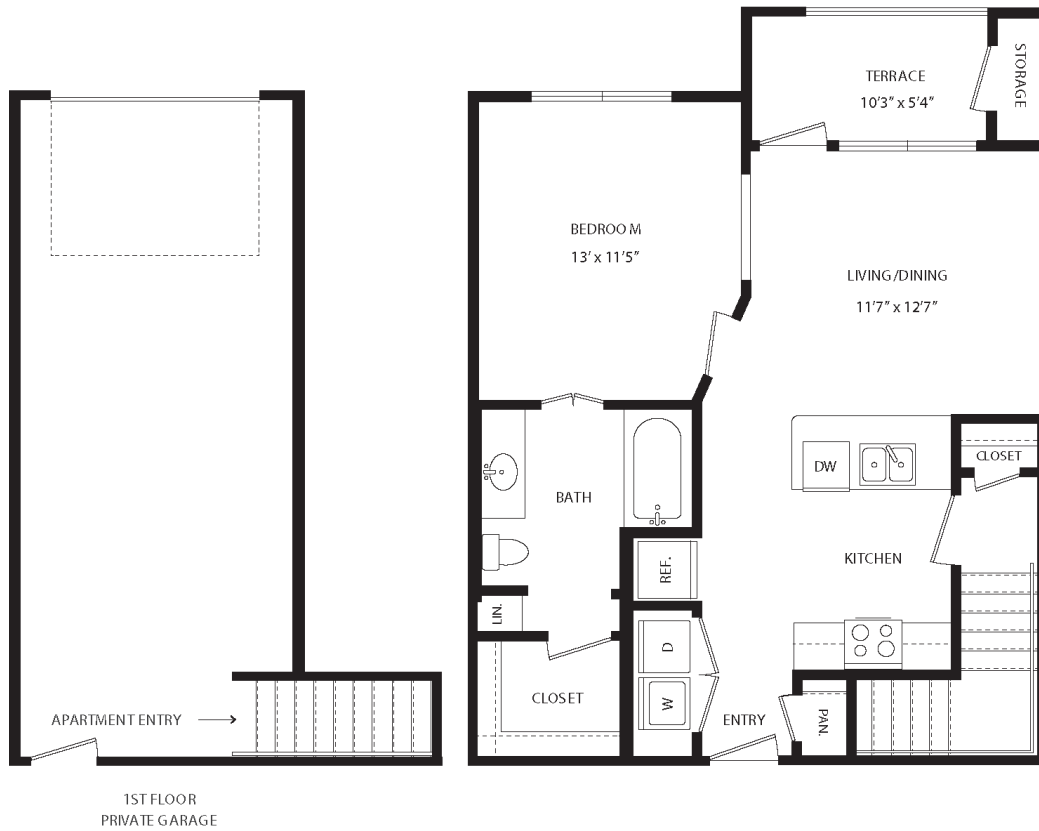

A3

1 BED / 1 BATH

698

SQ. FT.

 maple district LOFTS	5415 Maple Ave, Dallas, TX 75235
	mapledistrictdallas.com

*Floor plans are artist's rendering. All dimensions are approximate. Actual product and specifications may vary in dimension or detail. Not all features are available in every apartment. Prices and availability are subject to change. Please see a representative for details.