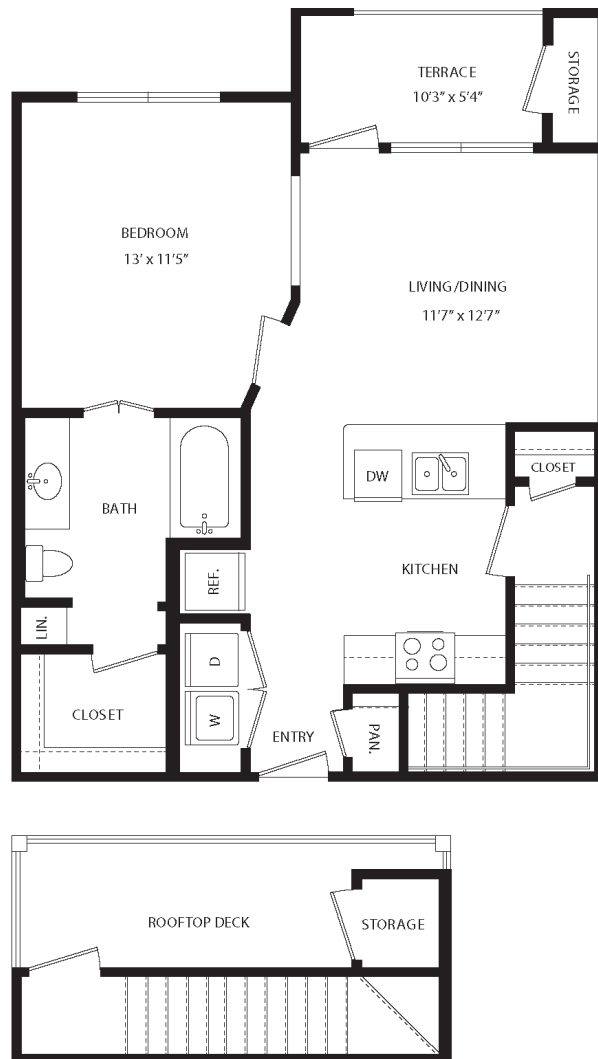

A4

1 BED / 1 BATH

698

SQ. FT.

maple district
LOFTS

5415 Maple Ave, Dallas, TX 75235

mapledistrictdallas.com

**Floor plans are artist's rendering. All dimensions are approximate. Actual product and specifications may vary in dimension or detail. Not all features are available in every apartment. Prices and availability are subject to change. Please see a representative for details.*