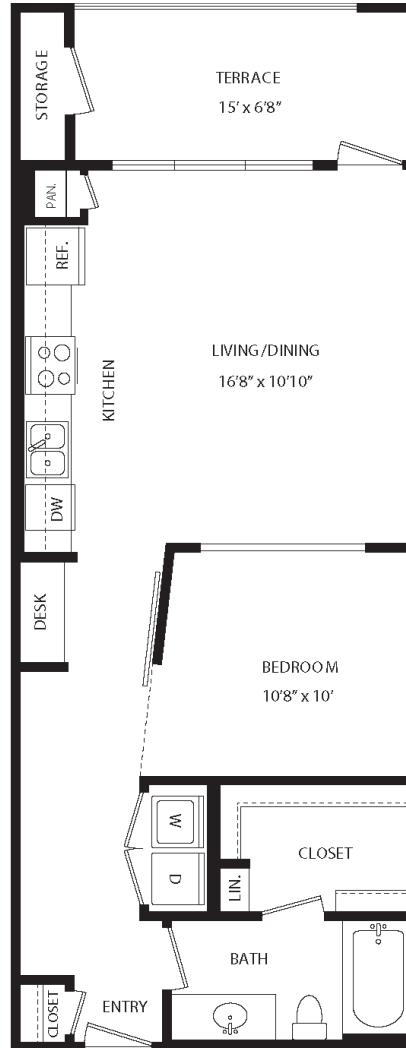

A5

1 BED / 1 BATH

711
SQ. FT.

maple district
LOFTS

5415 Maple Ave, Dallas, TX 75235

mapledistrictdallas.com

**Floor plans are artist's rendering. All dimensions are approximate. Actual product and specifications may vary in dimension or detail. Not all features are available in every apartment. Prices and availability are subject to change. Please see a representative for details.*