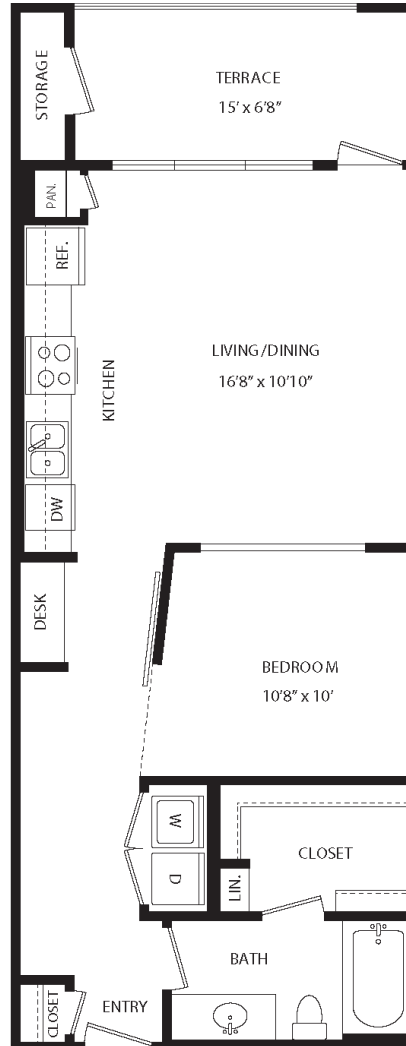

# A5

1 BED / 1 BATH

711  
SQ. FT.

maple district  
LOFTS

5415 Maple Ave, Dallas, TX 75235

[mapledistrictdallas.com](http://mapledistrictdallas.com)

*\*Floor plans are artist's rendering. All dimensions are approximate. Actual product and specifications may vary in dimension or detail. Not all features are available in every apartment. Prices and availability are subject to change. Please see a representative for details.*