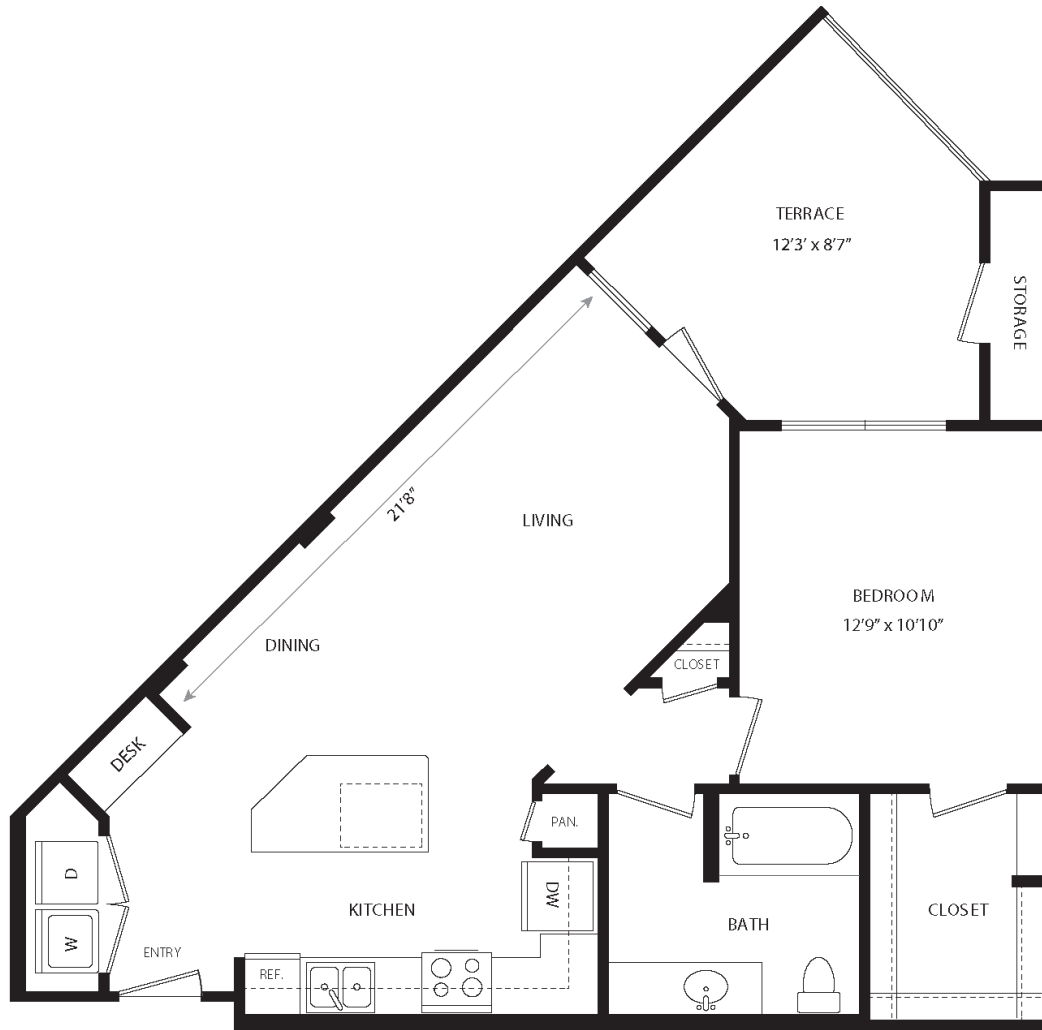

A6

1 BED / 1 BATH

750

SQ. FT.

maple district
LOFTS

5415 Maple Ave, Dallas, TX 75235

mapledistrictdallas.com

**Floor plans are artist's rendering. All dimensions are approximate. Actual product and specifications may vary in dimension or detail. Not all features are available in every apartment. Prices and availability are subject to change. Please see a representative for details.*