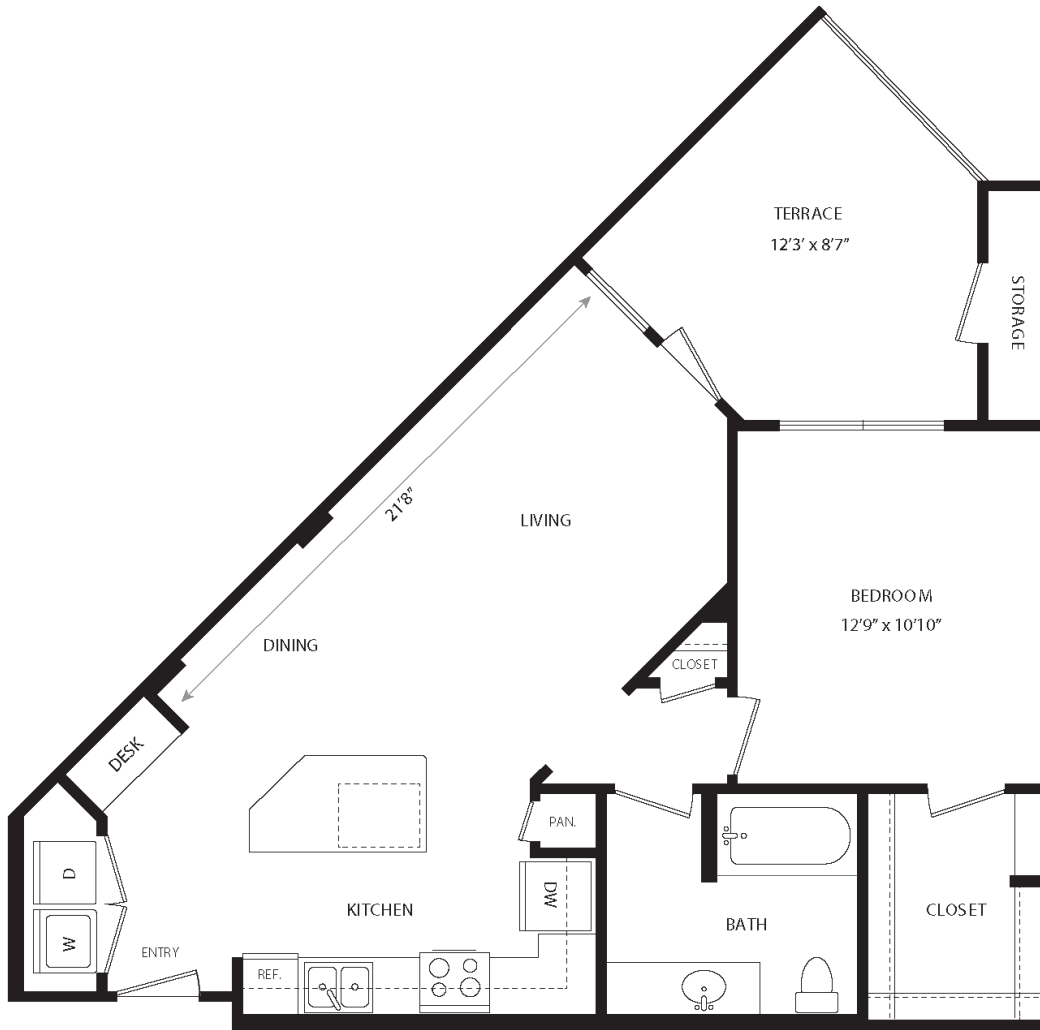

A6

1 BED / 1 BATH

750

SQ. FT.

maple district
LOFTS

5415 Maple Ave, Dallas, TX 75235

mapledistrictdallas.com

**Floor plans are artist's rendering. All dimensions are approximate. Actual product and specifications may vary in dimension or detail. Not all features are available in every apartment. Prices and availability are subject to change. Please see a representative for details.*