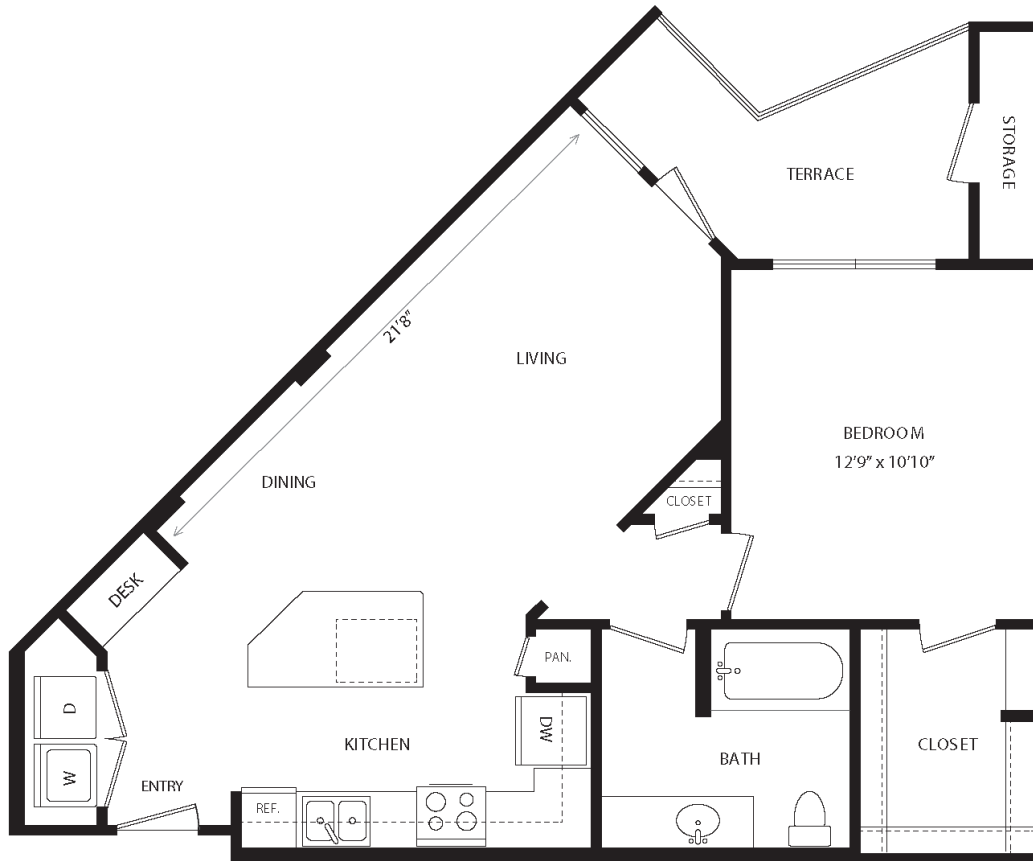

A7

1 BED / 1 BATH

757

SQ. FT.

maple district
LOFTS

5415 Maple Ave, Dallas, TX 75235

mapledistrictdallas.com

**Floor plans are artist's rendering. All dimensions are approximate. Actual product and specifications may vary in dimension or detail. Not all features are available in every apartment. Prices and availability are subject to change. Please see a representative for details.*