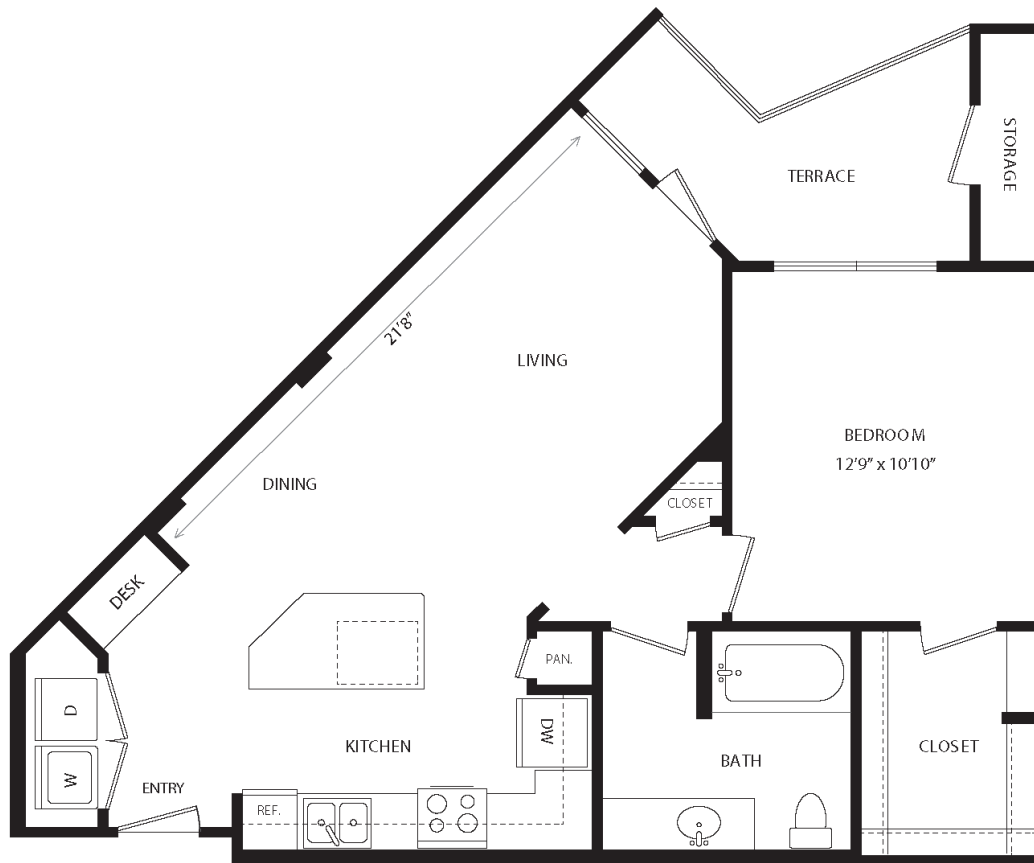

A7

1 BED / 1 BATH

757

SQ. FT.

maple district
LOFTS

5415 Maple Ave, Dallas, TX 75235

mapledistrictdallas.com

**Floor plans are artist's rendering. All dimensions are approximate. Actual product and specifications may vary in dimension or detail. Not all features are available in every apartment. Prices and availability are subject to change. Please see a representative for details.*