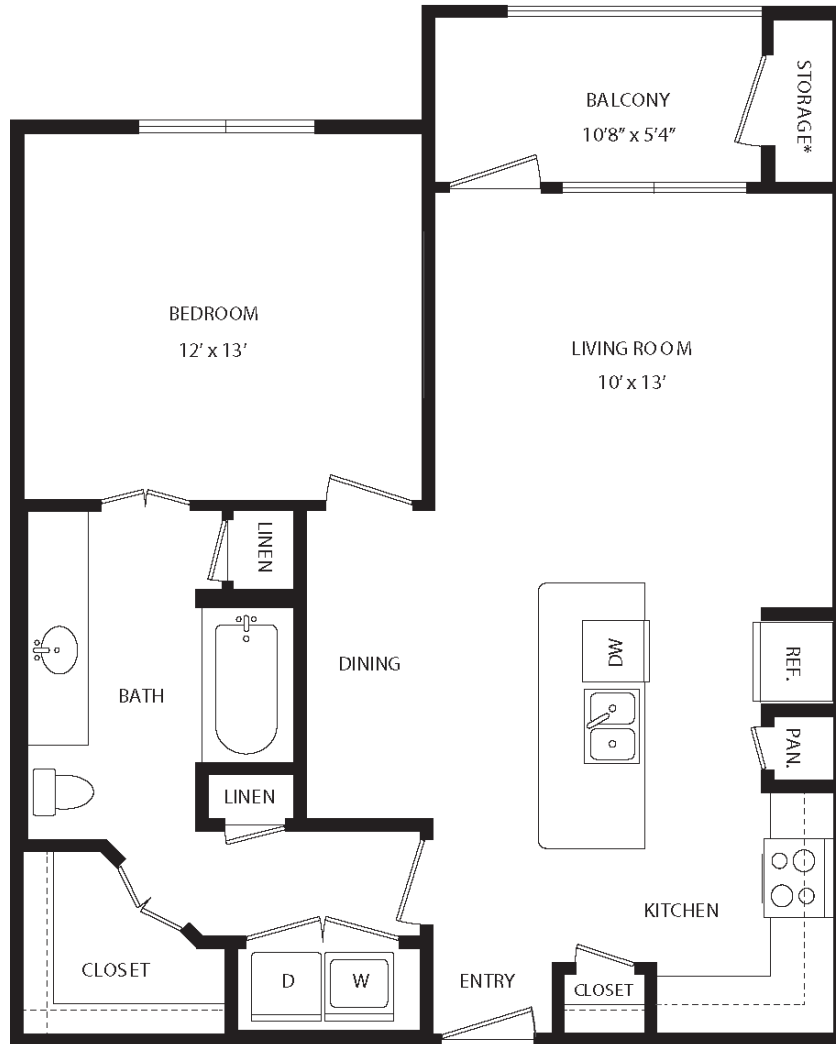

A8

1 BED / 1 BATH

783

SQ. FT.

maple district
LOFTS

5415 Maple Ave, Dallas, TX 75235

mapledistrictdallas.com

**Floor plans are artist's rendering. All dimensions are approximate. Actual product and specifications may vary in dimension or detail. Not all features are available in every apartment. Prices and availability are subject to change. Please see a representative for details.*