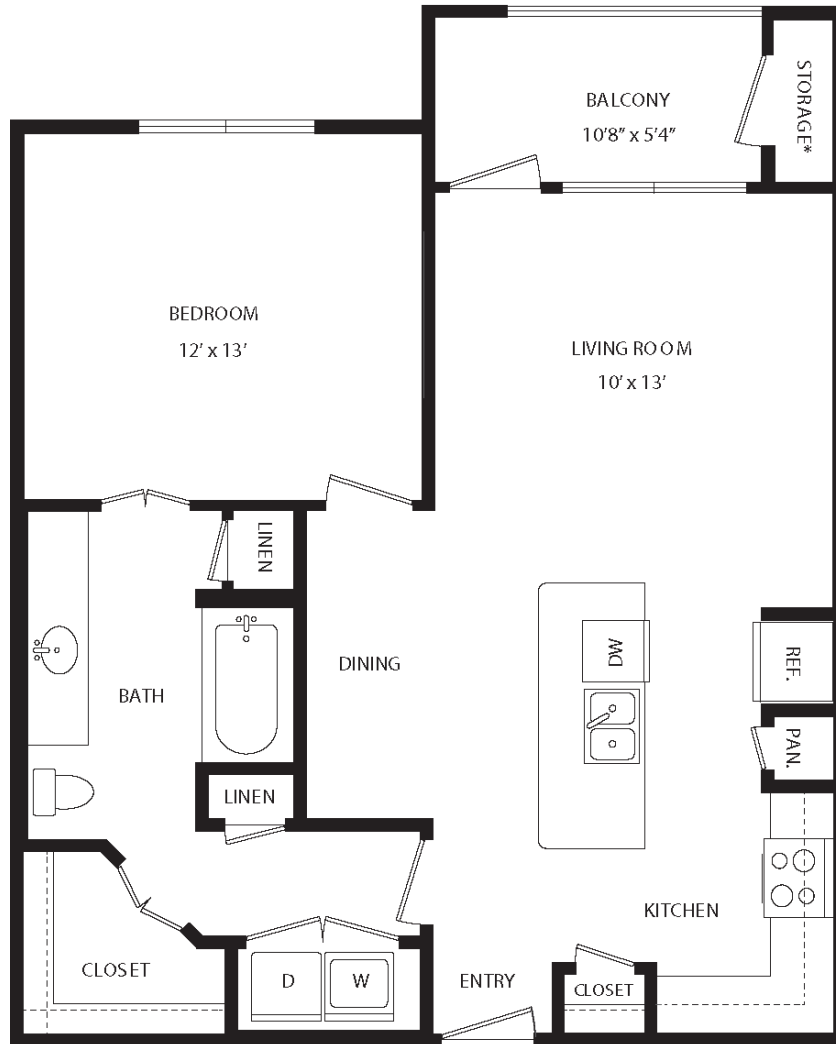

# A8

1 BED / 1 BATH

# 783

SQ. FT.

maple district  
LOFTS

5415 Maple Ave, Dallas, TX 75235

mapledistrictdallas.com

*\*Floor plans are artist's rendering. All dimensions are approximate. Actual product and specifications may vary in dimension or detail. Not all features are available in every apartment. Prices and availability are subject to change. Please see a representative for details.*