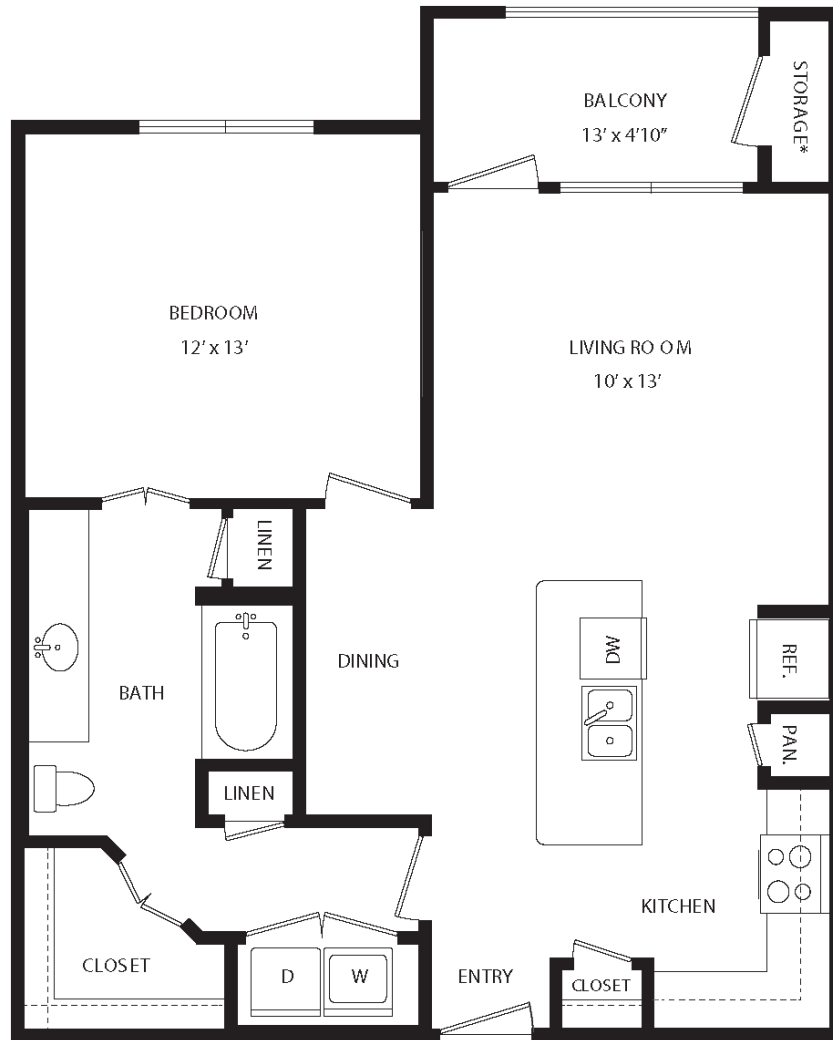

A9

1 BED / 1 BATH

790

SQ. FT.

maple district
LOFTS

5415 Maple Ave, Dallas, TX 75235

mapledistrictdallas.com

**Floor plans are artist's rendering. All dimensions are approximate. Actual product and specifications may vary in dimension or detail. Not all features are available in every apartment. Prices and availability are subject to change. Please see a representative for details.*