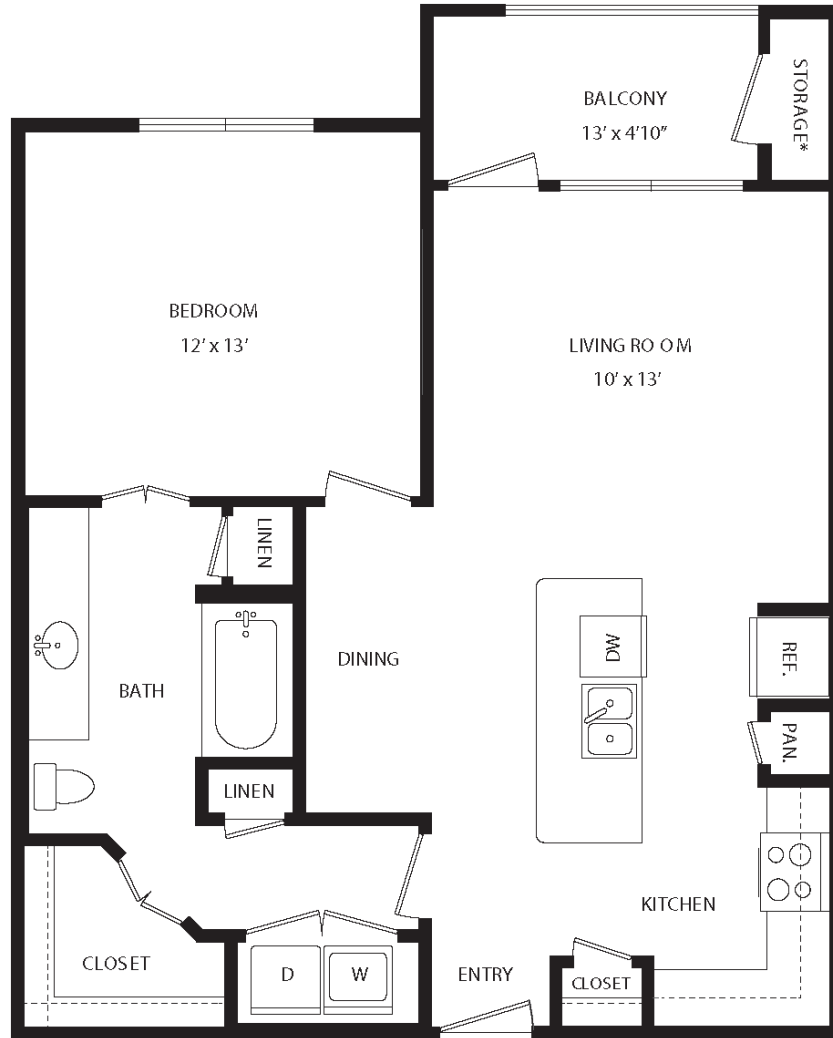

A9

1 BED / 1 BATH

790

SQ. FT.

maple district
LOFTS

5415 Maple Ave, Dallas, TX 75235

mapledistrictdallas.com

**Floor plans are artist's rendering. All dimensions are approximate. Actual product and specifications may vary in dimension or detail. Not all features are available in every apartment. Prices and availability are subject to change. Please see a representative for details.*