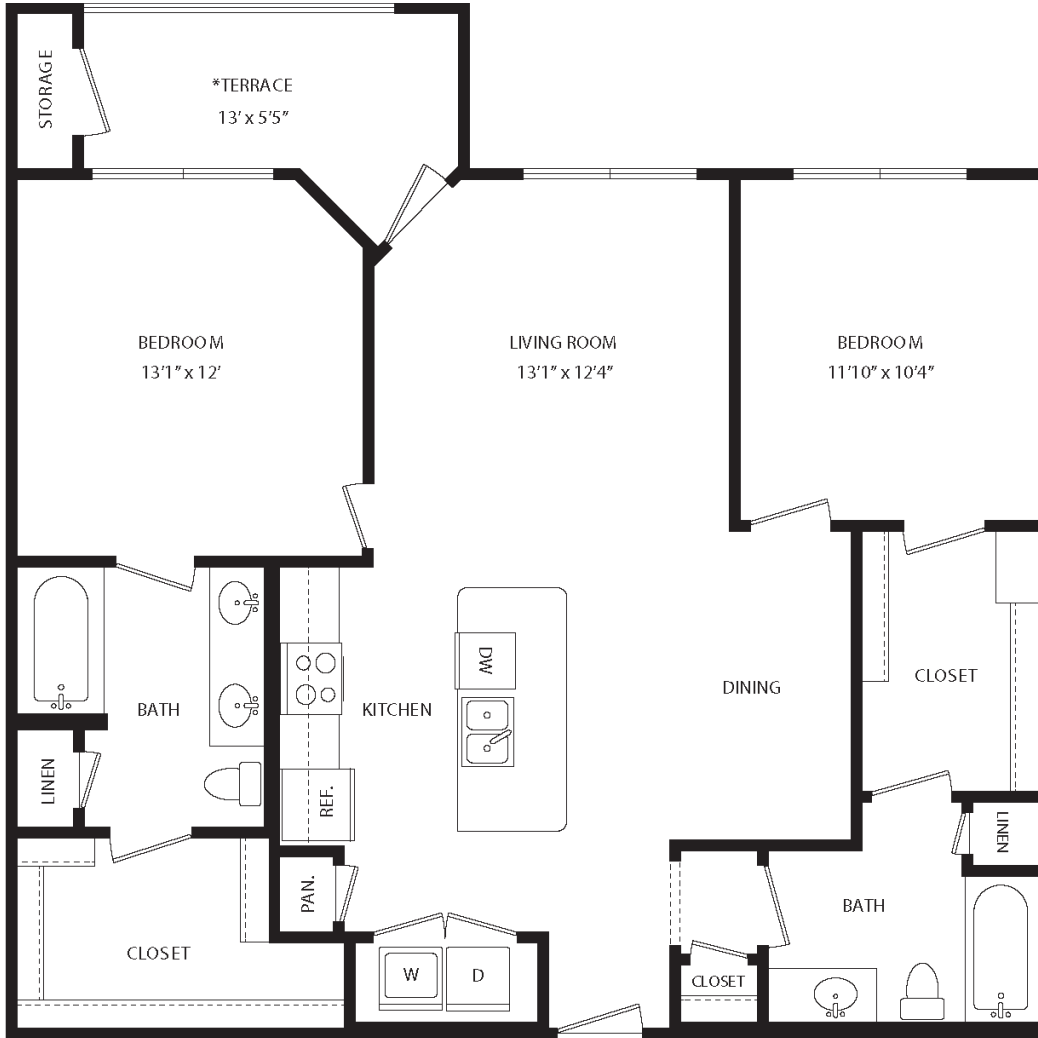

# B1

2 BED / 2 BATH

# 1073

SQ. FT.

maple district  
LOFTS

5415 Maple Ave, Dallas, TX 75235

[mapledistrictdallas.com](http://mapledistrictdallas.com)

*\*Floor plans are artist's rendering. All dimensions are approximate. Actual product and specifications may vary in dimension or detail. Not all features are available in every apartment. Prices and availability are subject to change. Please see a representative for details.*