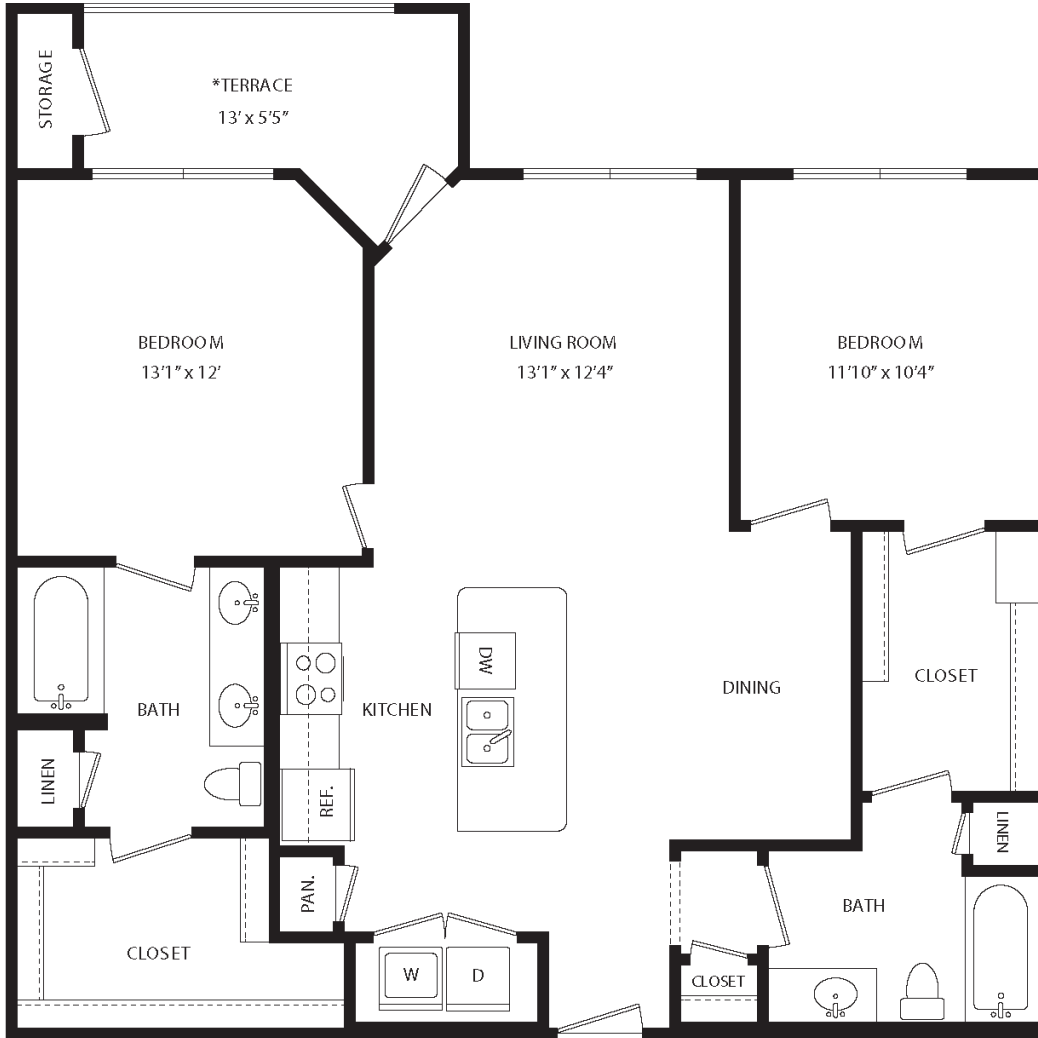

B1

2 BED / 2 BATH

1073

SQ. FT.

maple district
LOFTS

5415 Maple Ave, Dallas, TX 75235

mapledistrictdallas.com

**Floor plans are artist's rendering. All dimensions are approximate. Actual product and specifications may vary in dimension or detail. Not all features are available in every apartment. Prices and availability are subject to change. Please see a representative for details.*