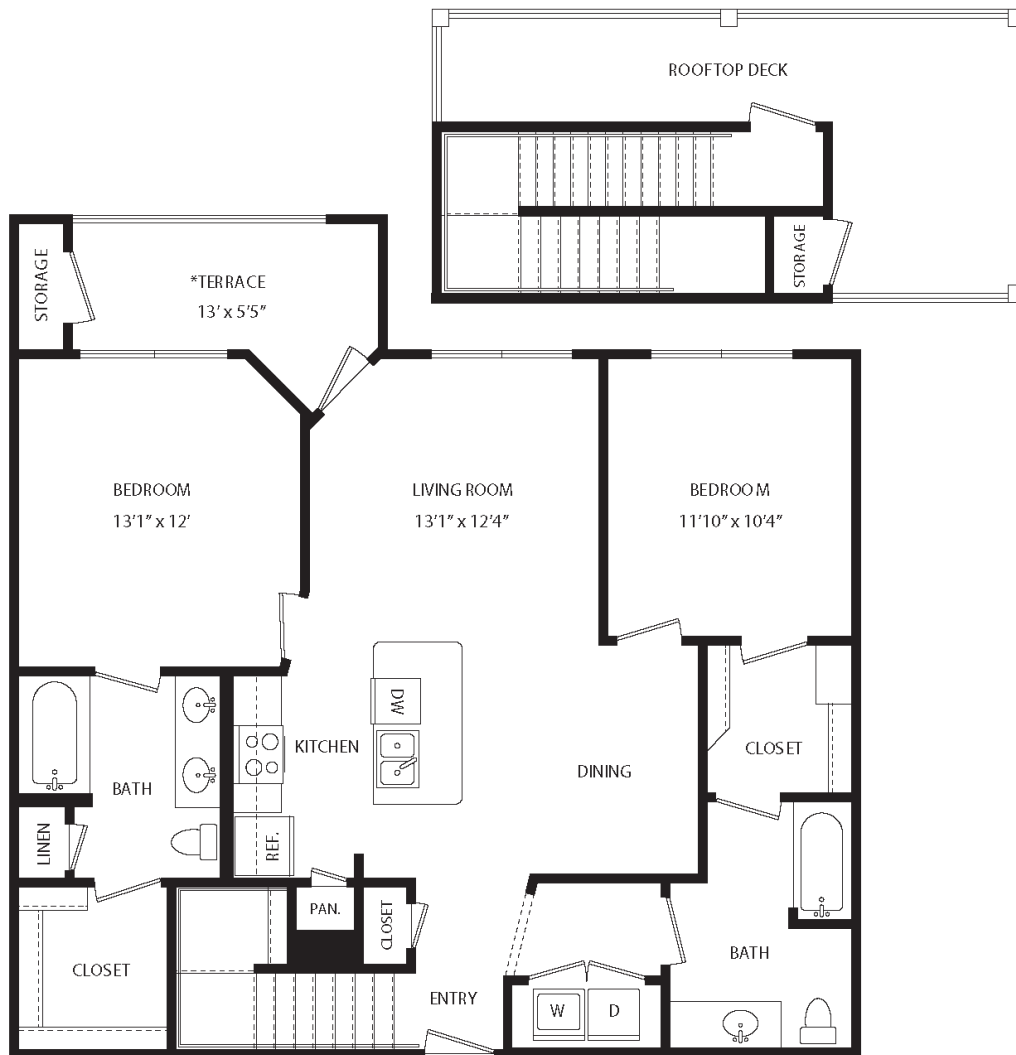

B2

2 BED / 2 BATH

1073

SQ. FT.

maple district
LOFTS

5415 Maple Ave, Dallas, TX 75235

mapledistrictdallas.com

**Floor plans are artist's rendering. All dimensions are approximate. Actual product and specifications may vary in dimension or detail. Not all features are available in every apartment. Prices and availability are subject to change. Please see a representative for details.*