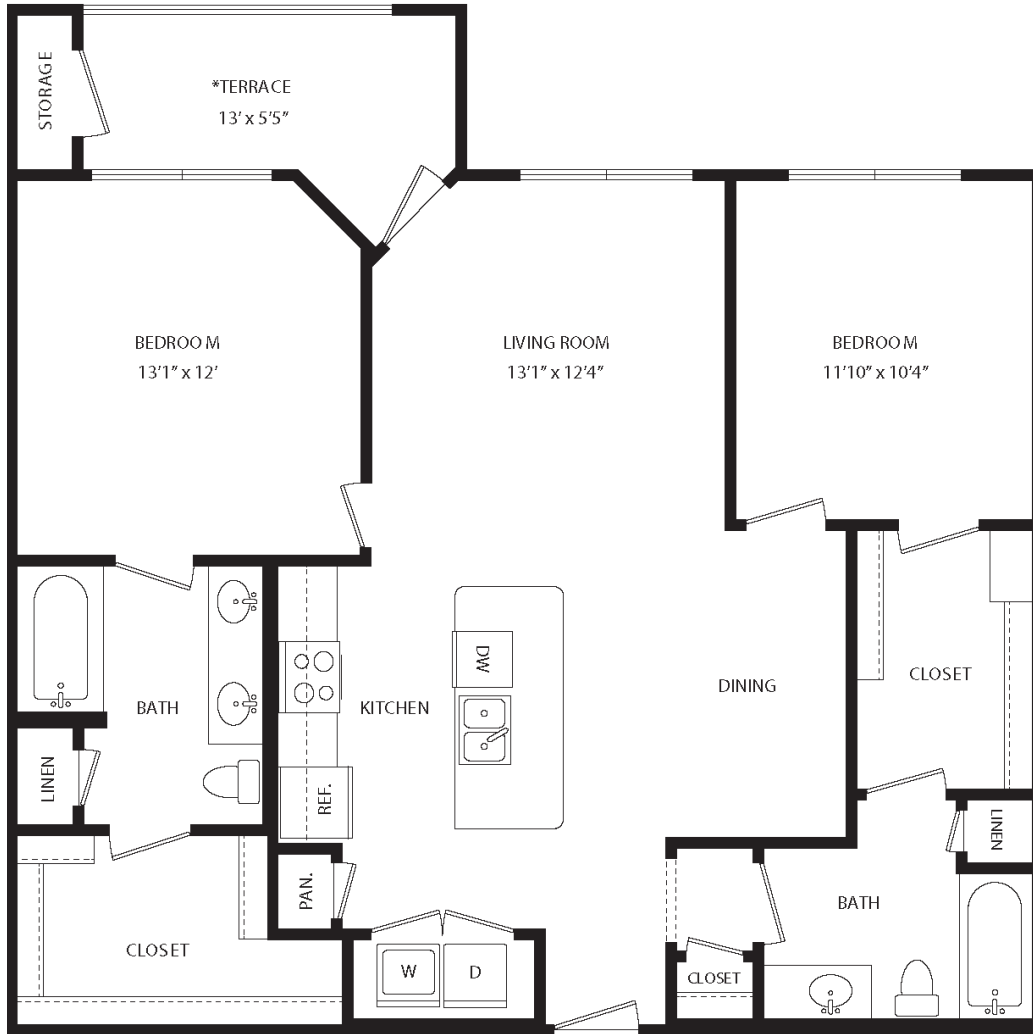

B5

2 BED / 2 BATH

1089

SQ. FT.

maple district
LOFTS

5415 Maple Ave, Dallas, TX 75235

mapledistrictdallas.com

**Floor plans are artist's rendering. All dimensions are approximate. Actual product and specifications may vary in dimension or detail. Not all features are available in every apartment. Prices and availability are subject to change. Please see a representative for details.*