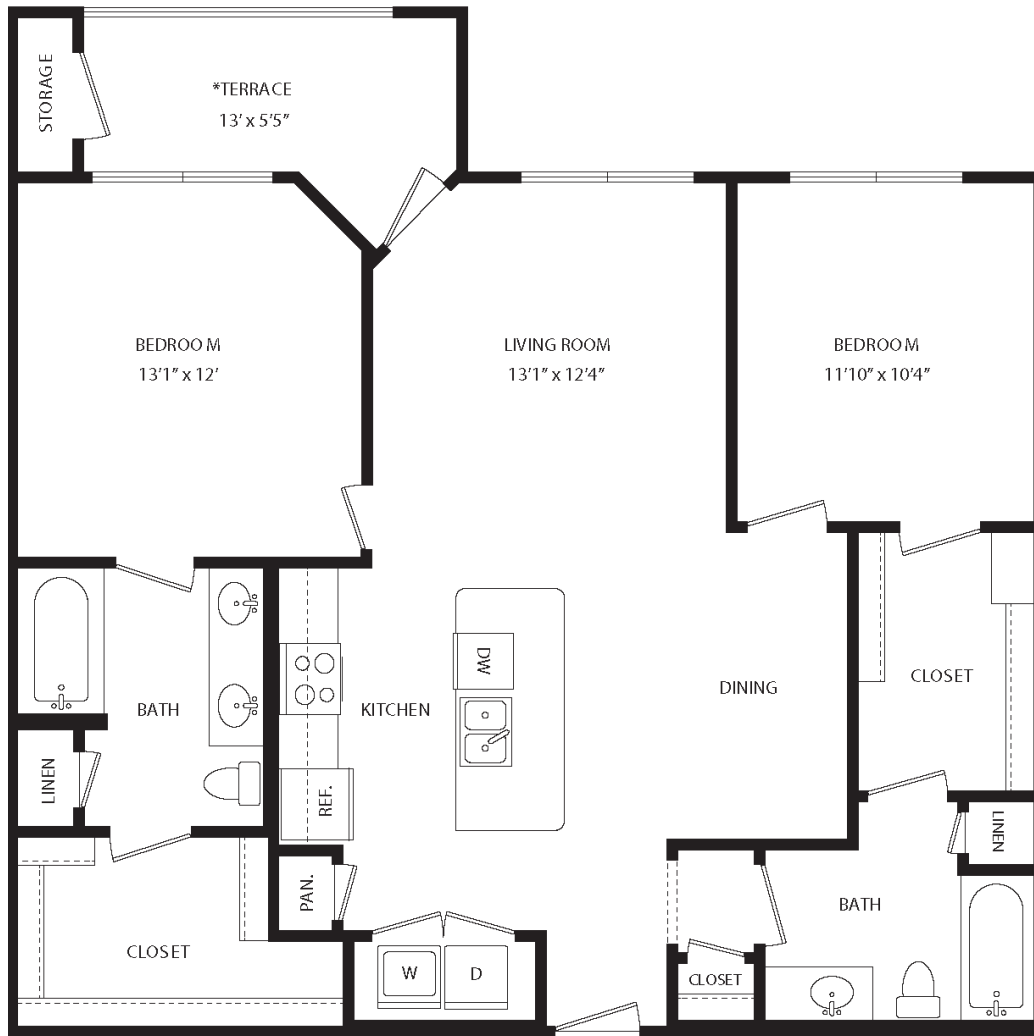

B5

2 BED / 2 BATH

1089

SQ. FT.

maple district
LOFTS

5415 Maple Ave, Dallas, TX 75235

mapledistrictdallas.com

**Floor plans are artist's rendering. All dimensions are approximate. Actual product and specifications may vary in dimension or detail. Not all features are available in every apartment. Prices and availability are subject to change. Please see a representative for details.*