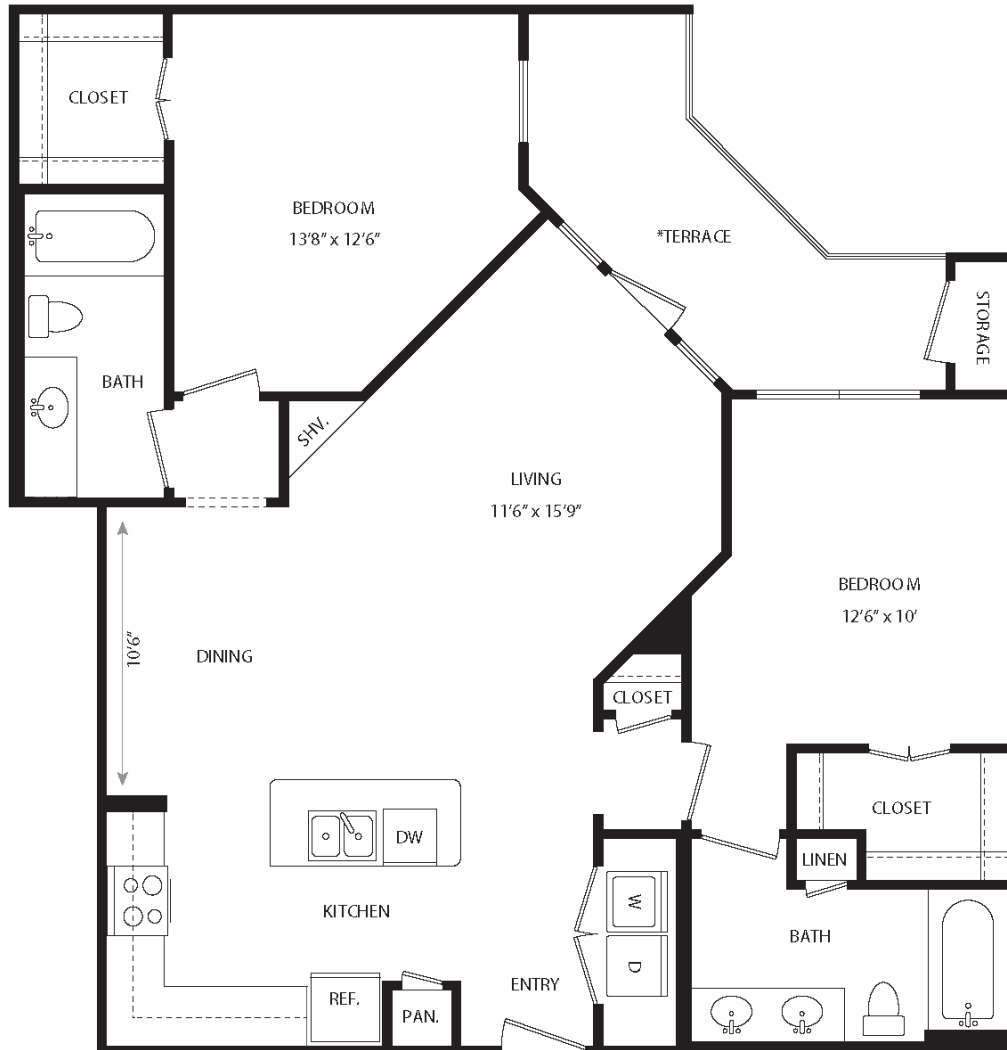

B6

2 BED / 2 BATH

1105

SQ. FT.

maple district
LOFTS

5415 Maple Ave, Dallas, TX 75235

mapledistrictdallas.com

**Floor plans are artist's rendering. All dimensions are approximate. Actual product and specifications may vary in dimension or detail. Not all features are available in every apartment. Prices and availability are subject to change. Please see a representative for details.*