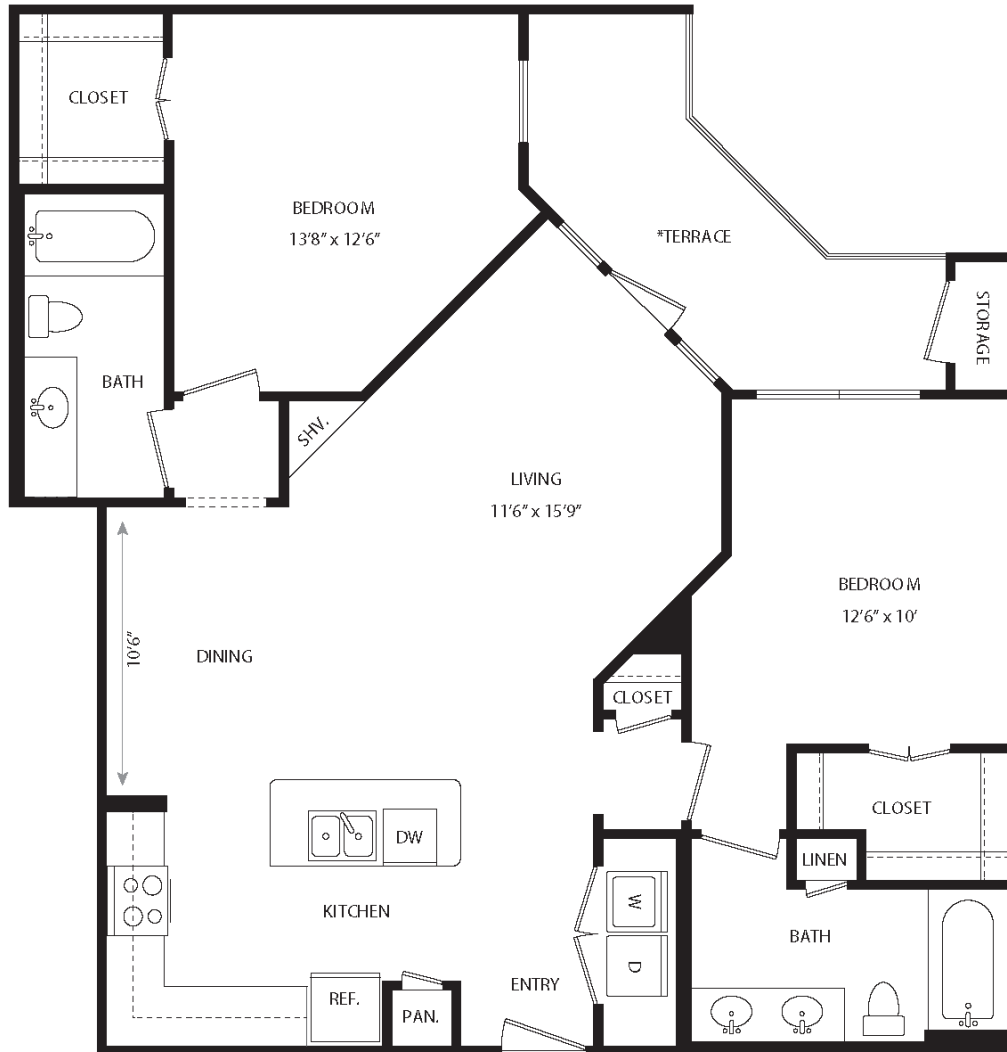

B6

2 BED / 2 BATH

1105

SQ. FT.

maple district
LOFTS

5415 Maple Ave, Dallas, TX 75235

mapledistrictdallas.com

**Floor plans are artist's rendering. All dimensions are approximate. Actual product and specifications may vary in dimension or detail. Not all features are available in every apartment. Prices and availability are subject to change. Please see a representative for details.*