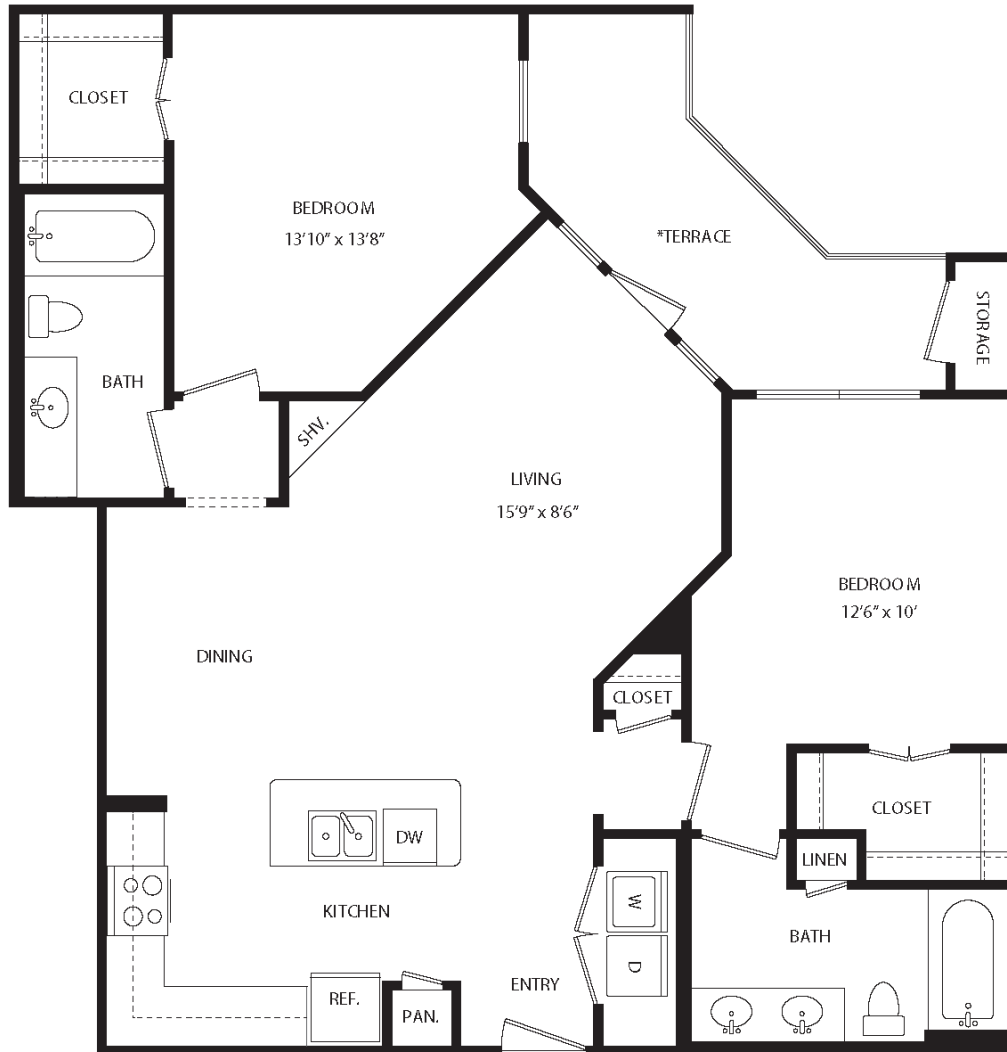

B7

2 BED / 2 BATH

1137

SQ. FT.

maple district
LOFTS

5415 Maple Ave, Dallas, TX 75235

mapledistrictdallas.com

**Floor plans are artist's rendering. All dimensions are approximate. Actual product and specifications may vary in dimension or detail. Not all features are available in every apartment. Prices and availability are subject to change. Please see a representative for details.*