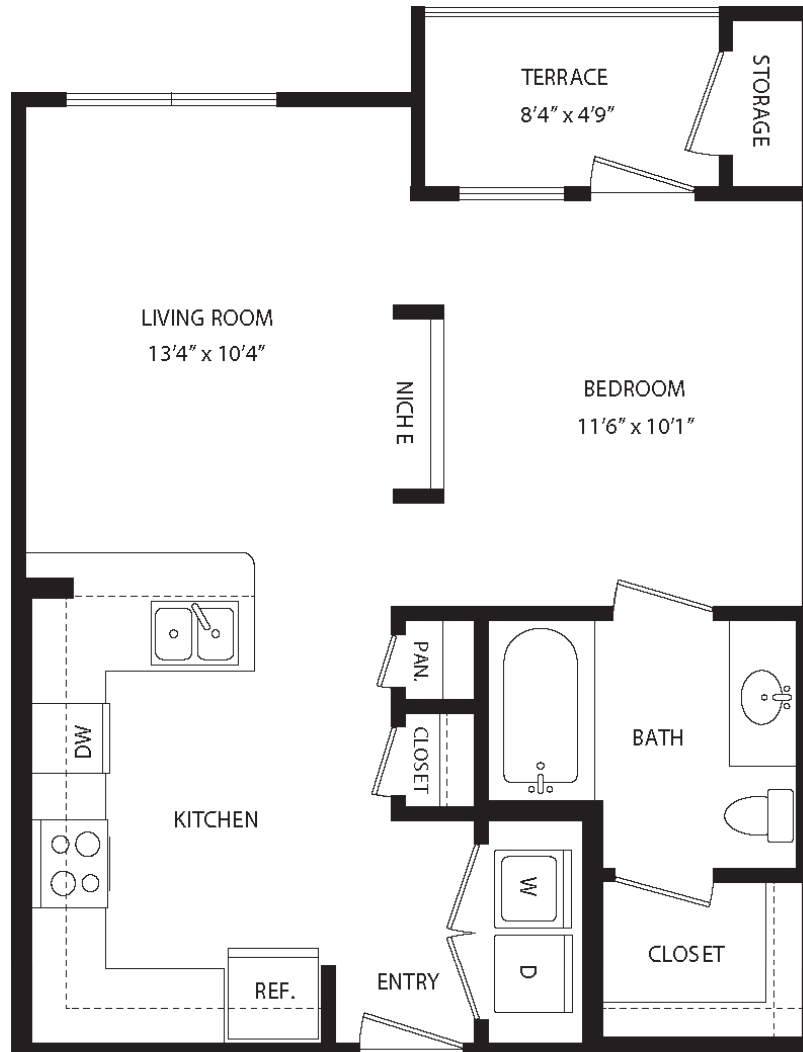

E1

STUDIO / 1 BATH

580

SQ. FT.

maple district
LOFTS

5415 Maple Ave, Dallas, TX 75235

mapledistrictdallas.com

**Floor plans are artist's rendering. All dimensions are approximate. Actual product and specifications may vary in dimension or detail. Not all features are available in every apartment. Prices and availability are subject to change. Please see a representative for details.*