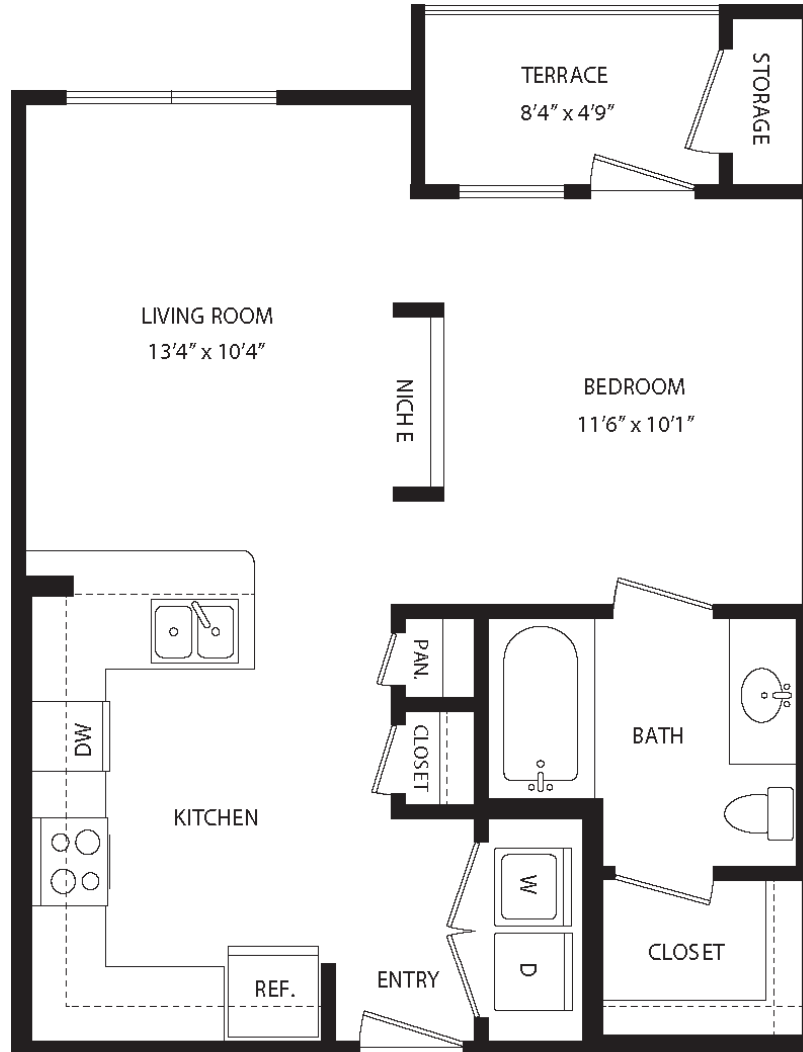

# E1

STUDIO / 1 BATH

# 580

SQ. FT.

maple district  
LOFTS

5415 Maple Ave, Dallas, TX 75235

mapledistrictdallas.com

*\*Floor plans are artist's rendering. All dimensions are approximate. Actual product and specifications may vary in dimension or detail. Not all features are available in every apartment. Prices and availability are subject to change. Please see a representative for details.*