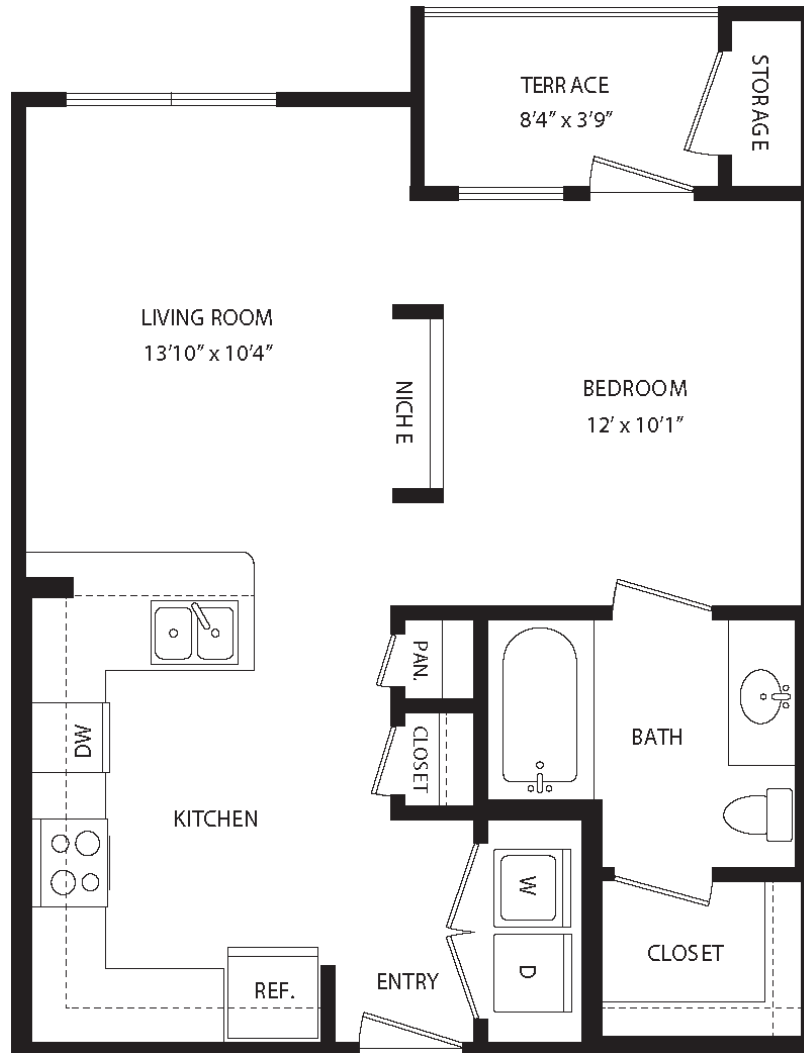

# E2

STUDIO / 1 BATH

# 591

SQ. FT.

maple district  
LOFTS

5415 Maple Ave, Dallas, TX 75235

[mapledistrictdallas.com](http://mapledistrictdallas.com)

*\*Floor plans are artist's rendering. All dimensions are approximate. Actual product and specifications may vary in dimension or detail. Not all features are available in every apartment. Prices and availability are subject to change. Please see a representative for details.*