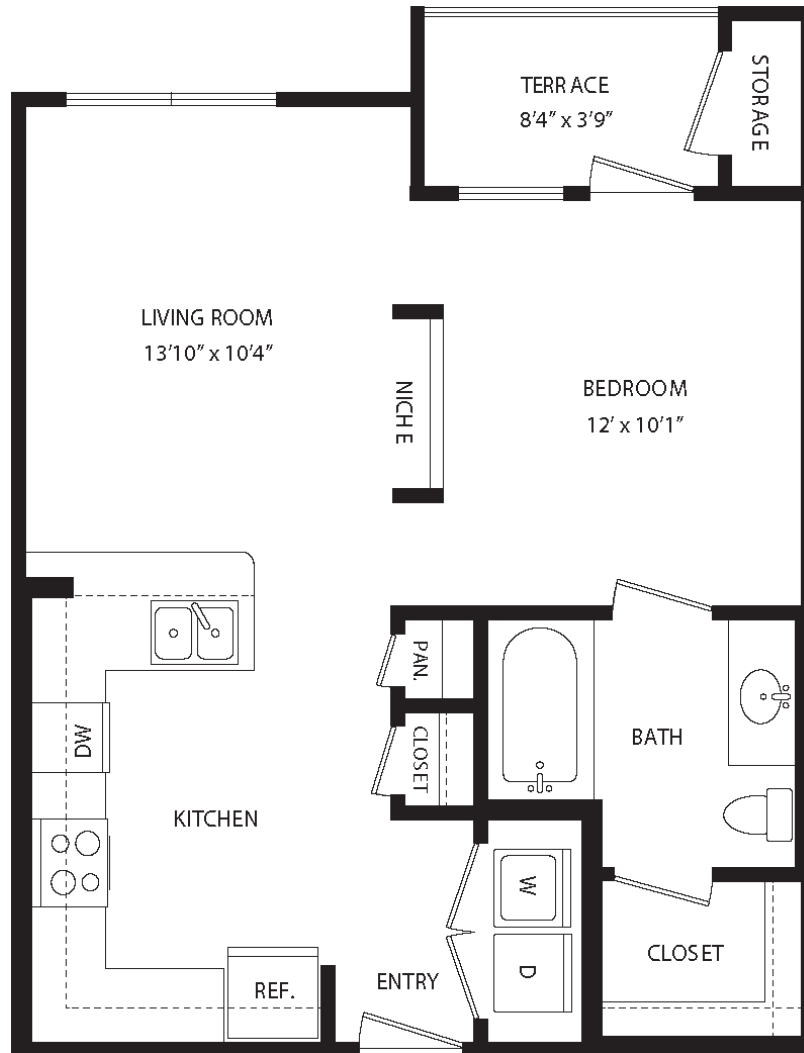

E2

STUDIO / 1 BATH

591

SQ. FT.

maple district
LOFTS

5415 Maple Ave, Dallas, TX 75235

mapledistrictdallas.com

**Floor plans are artist's rendering. All dimensions are approximate. Actual product and specifications may vary in dimension or detail. Not all features are available in every apartment. Prices and availability are subject to change. Please see a representative for details.*