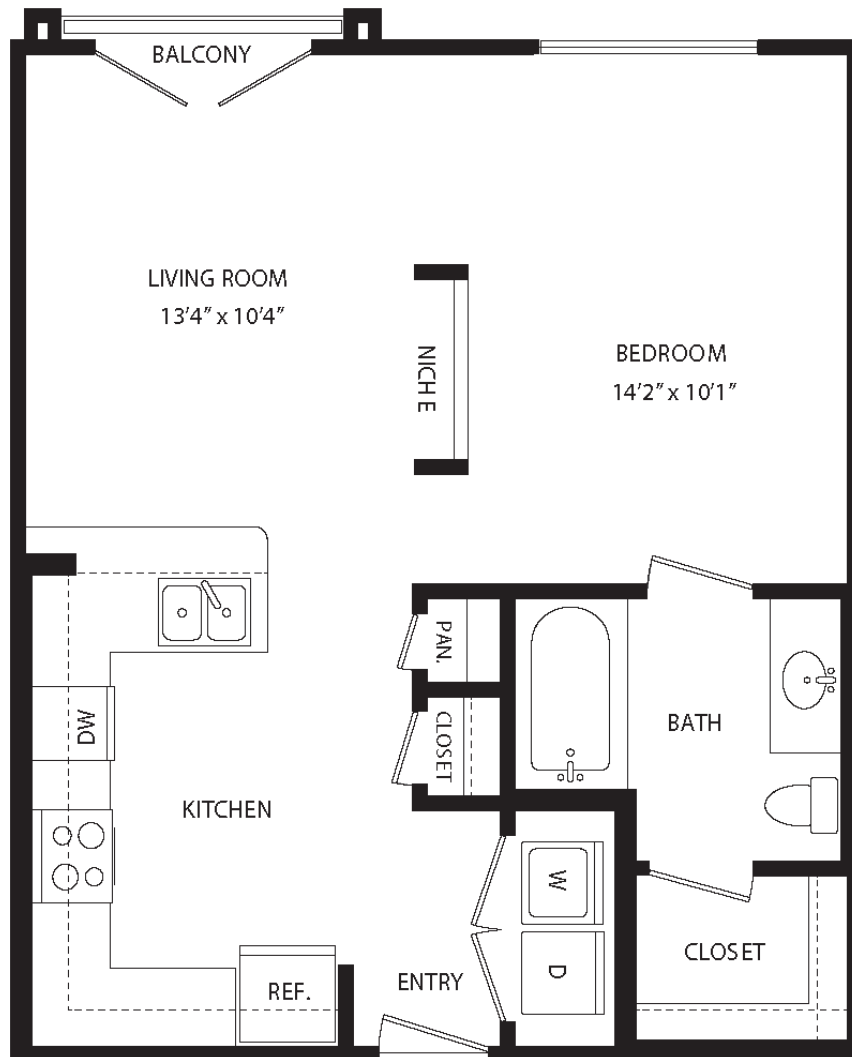

E3

STUDIO / 1 BATH

609

SQ. FT.

maple district
LOFTS

5415 Maple Ave, Dallas, TX 75235

mapledistrictdallas.com

**Floor plans are artist's rendering. All dimensions are approximate. Actual product and specifications may vary in dimension or detail. Not all features are available in every apartment. Prices and availability are subject to change. Please see a representative for details.*