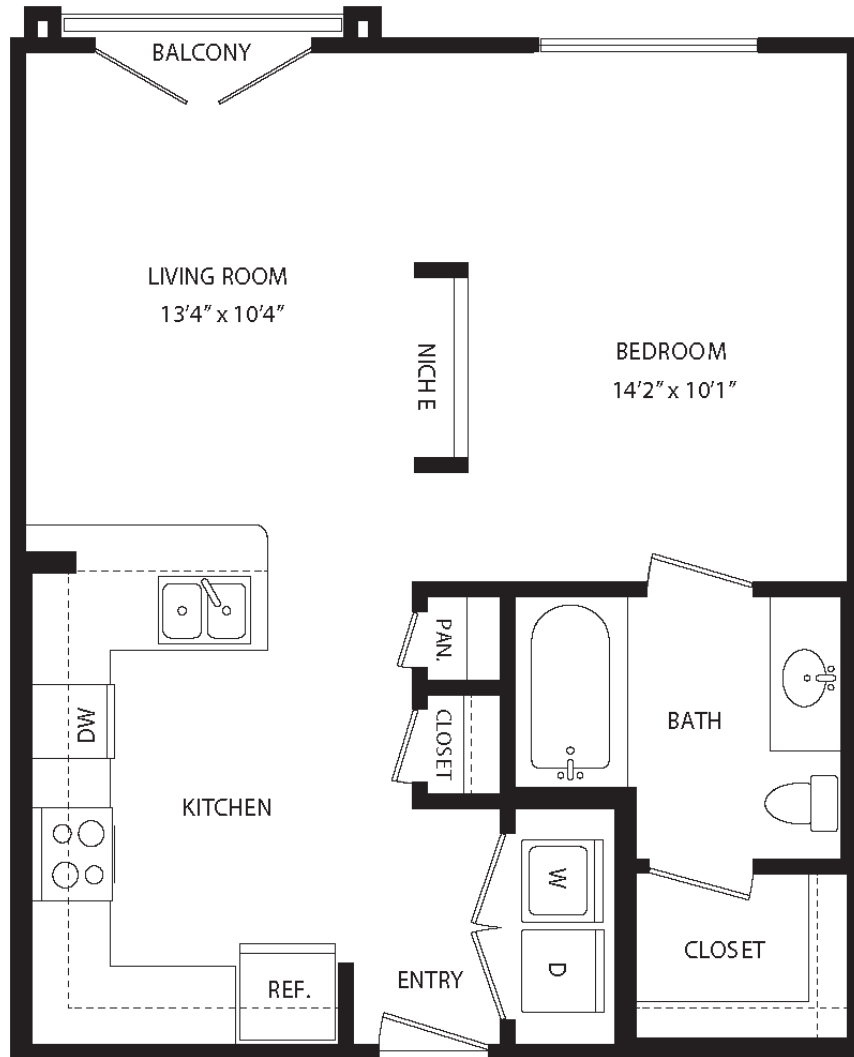

E3

STUDIO / 1 BATH

609

SQ. FT.

maple district
LOFTS

5415 Maple Ave, Dallas, TX 75235

mapledistrictdallas.com

**Floor plans are artist's rendering. All dimensions are approximate. Actual product and specifications may vary in dimension or detail. Not all features are available in every apartment. Prices and availability are subject to change. Please see a representative for details.*